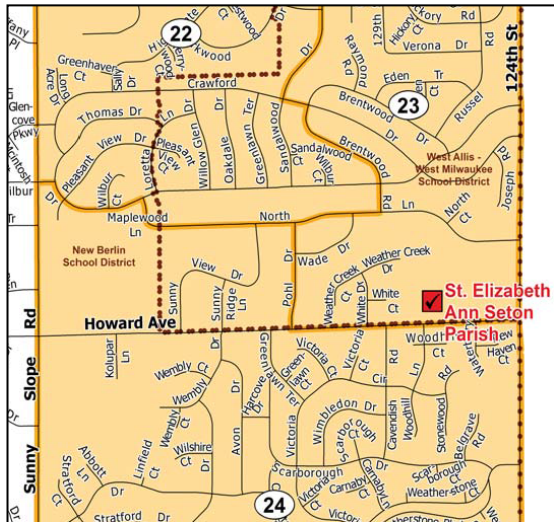

ALDERMANIC DISTRICT 6 - POLLING LOCATION CHANGE

Your polling place location **effective 2018** is:

**St. Elizabeth Ann Seton
12700 W. Howard Avenue**

**Please contact the City Clerk for
any questions regarding your new
polling location or how you can
register to vote.**

**Call 262-786-8610 or email
clerksoffice@newberlin.org**