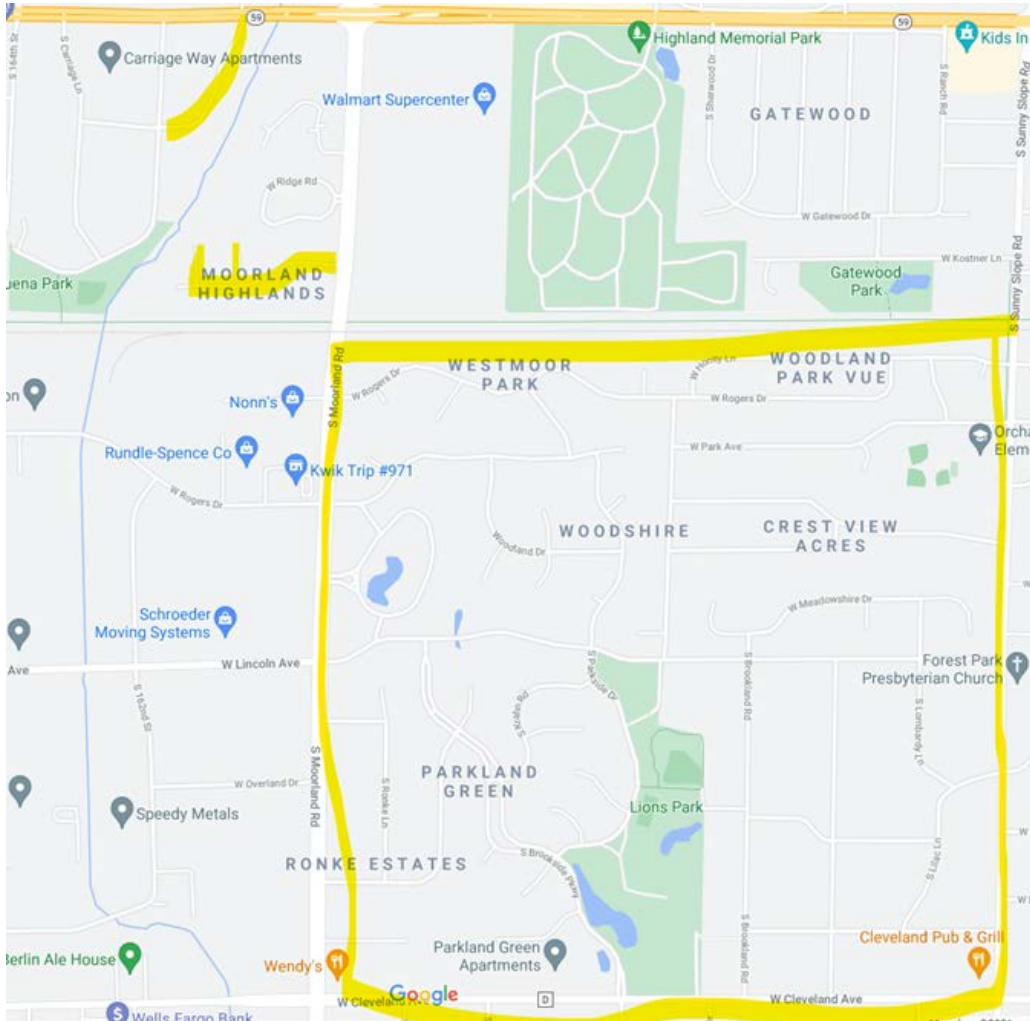

Waste Management Update Tuesday 6/15/21

Waste Management will be completing Monday pickups
as indicated below in yellow.

Tuesday trash/recycling routes will be delayed, but will be worked on today and into tomorrow.

Waste Management may be working as late as 8 pm into the evening hours, so please leave your carts out until at least that time and place your cart(s) out again tomorrow if you are not serviced.

This is not just a New Berlin issue. Other communities are experiencing these same problems. We can assure you that all options are being explored at this time. Again, we apologize for the delays. Please be patient.