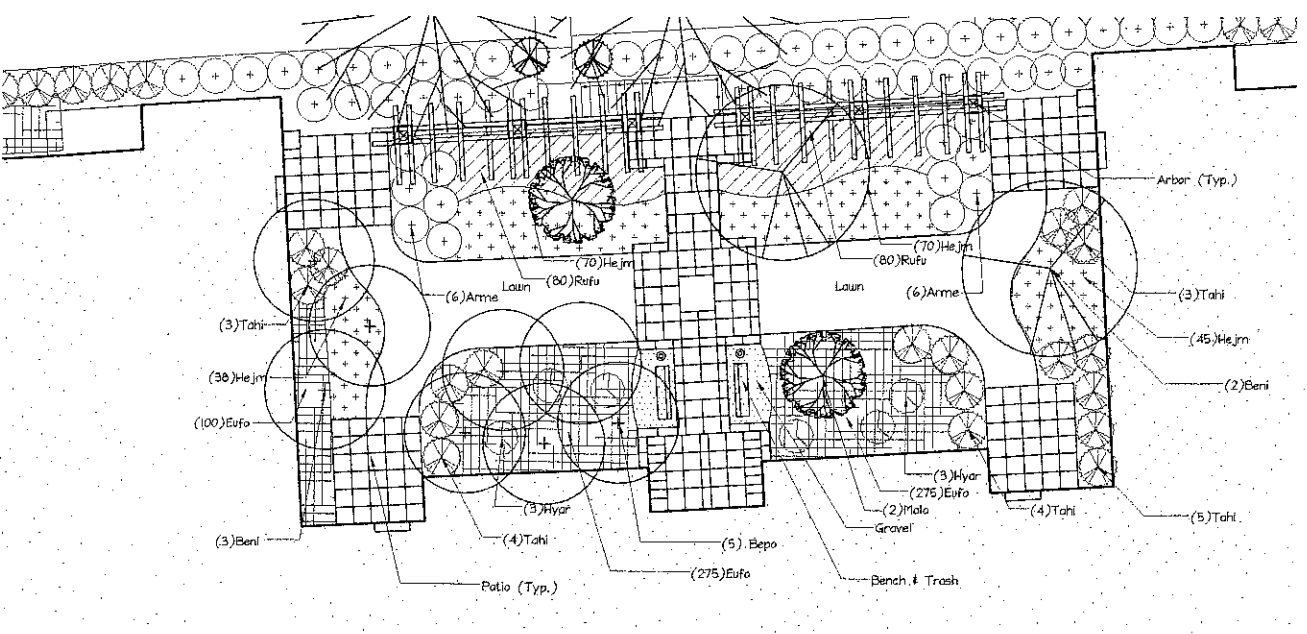

**New Berlin City Center  
Deer Creek Homes**

New Berlin, WI

Urban Design Master Planning Landscape Architecture  
**Landscape Architects, Inc.**

THE DESIGN CENTER 1123 N. WATER STREET MILWAUKEE, WISCONSIN 53233  
(PH) 414-324-1830 (FAX) 414-254-3070