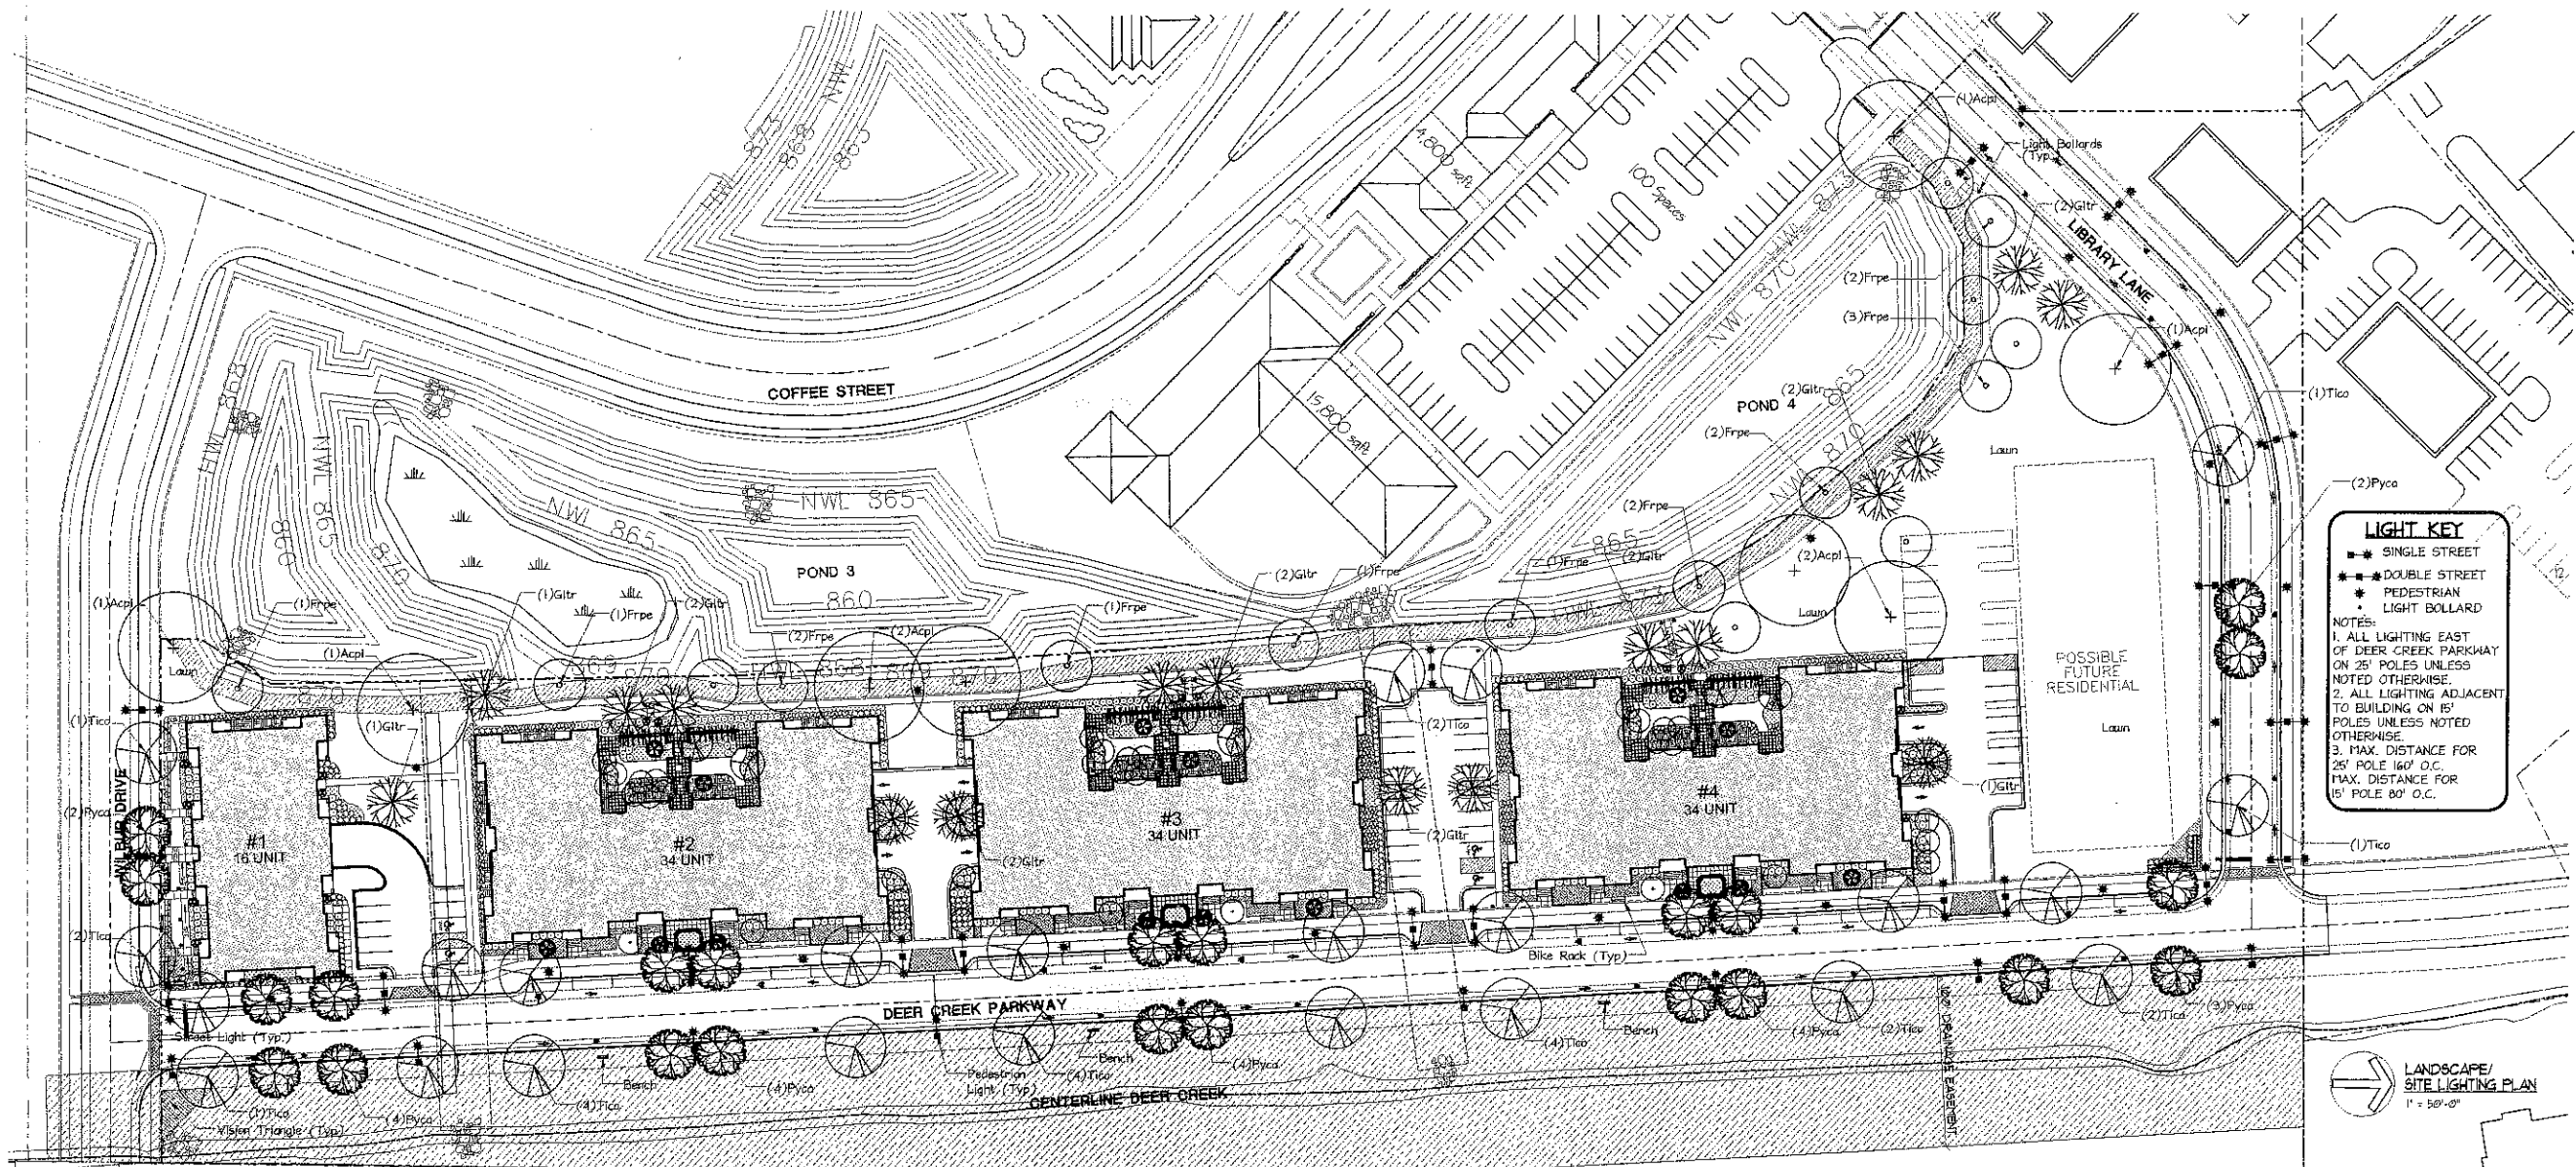

**New Berlin City Center  
Deer Creek Homes**

New Berlin, WI

Urban Design Master Planning Landscape Architecture  
**Landscape Architects, Inc.**

THE DESIGN CENTER 1123 N. WATER STREET MILWAUKEE, WISCONSIN 53233  
(PH) 414-324-1830 (FAX) 414-254-3070

Urban Design Master Planning Landscape Architecture  
**Landscape Architects, Inc.**  
 THE DESIGN CENTER 1123 N. WATER STREET MILWAUKEE, WISCONSIN 53233  
 (PH) 414-254-1030 (FAX) 414-254-8970

**New Berlin City Center  
 Deer Creek Homes**