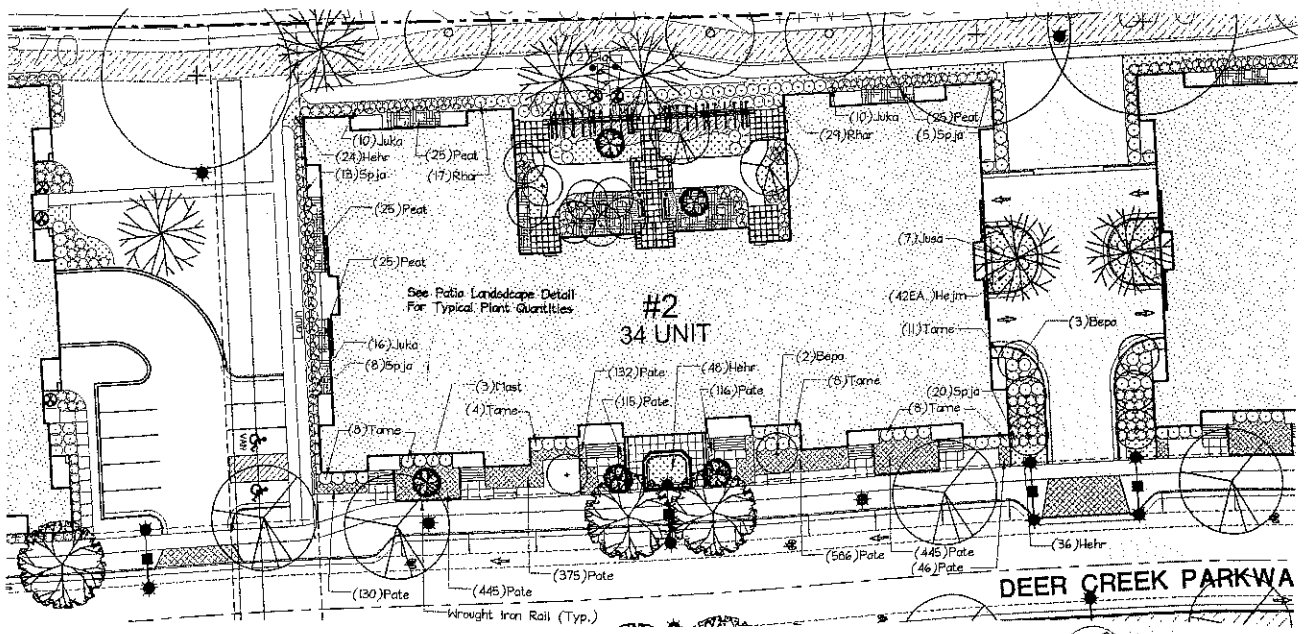

**New Berlin City Center  
Deer Creek Homes**

New Berlin, WI

Urban Design Master Planning Landscape Architecture  
**Landscape Architects, Inc.**

THE DESIGN CENTER 1123 N. WATER STREET MILWAUKEE, WISCONSIN 53233  
(PH) 414-324-1830 (FAX) 414-254-3070