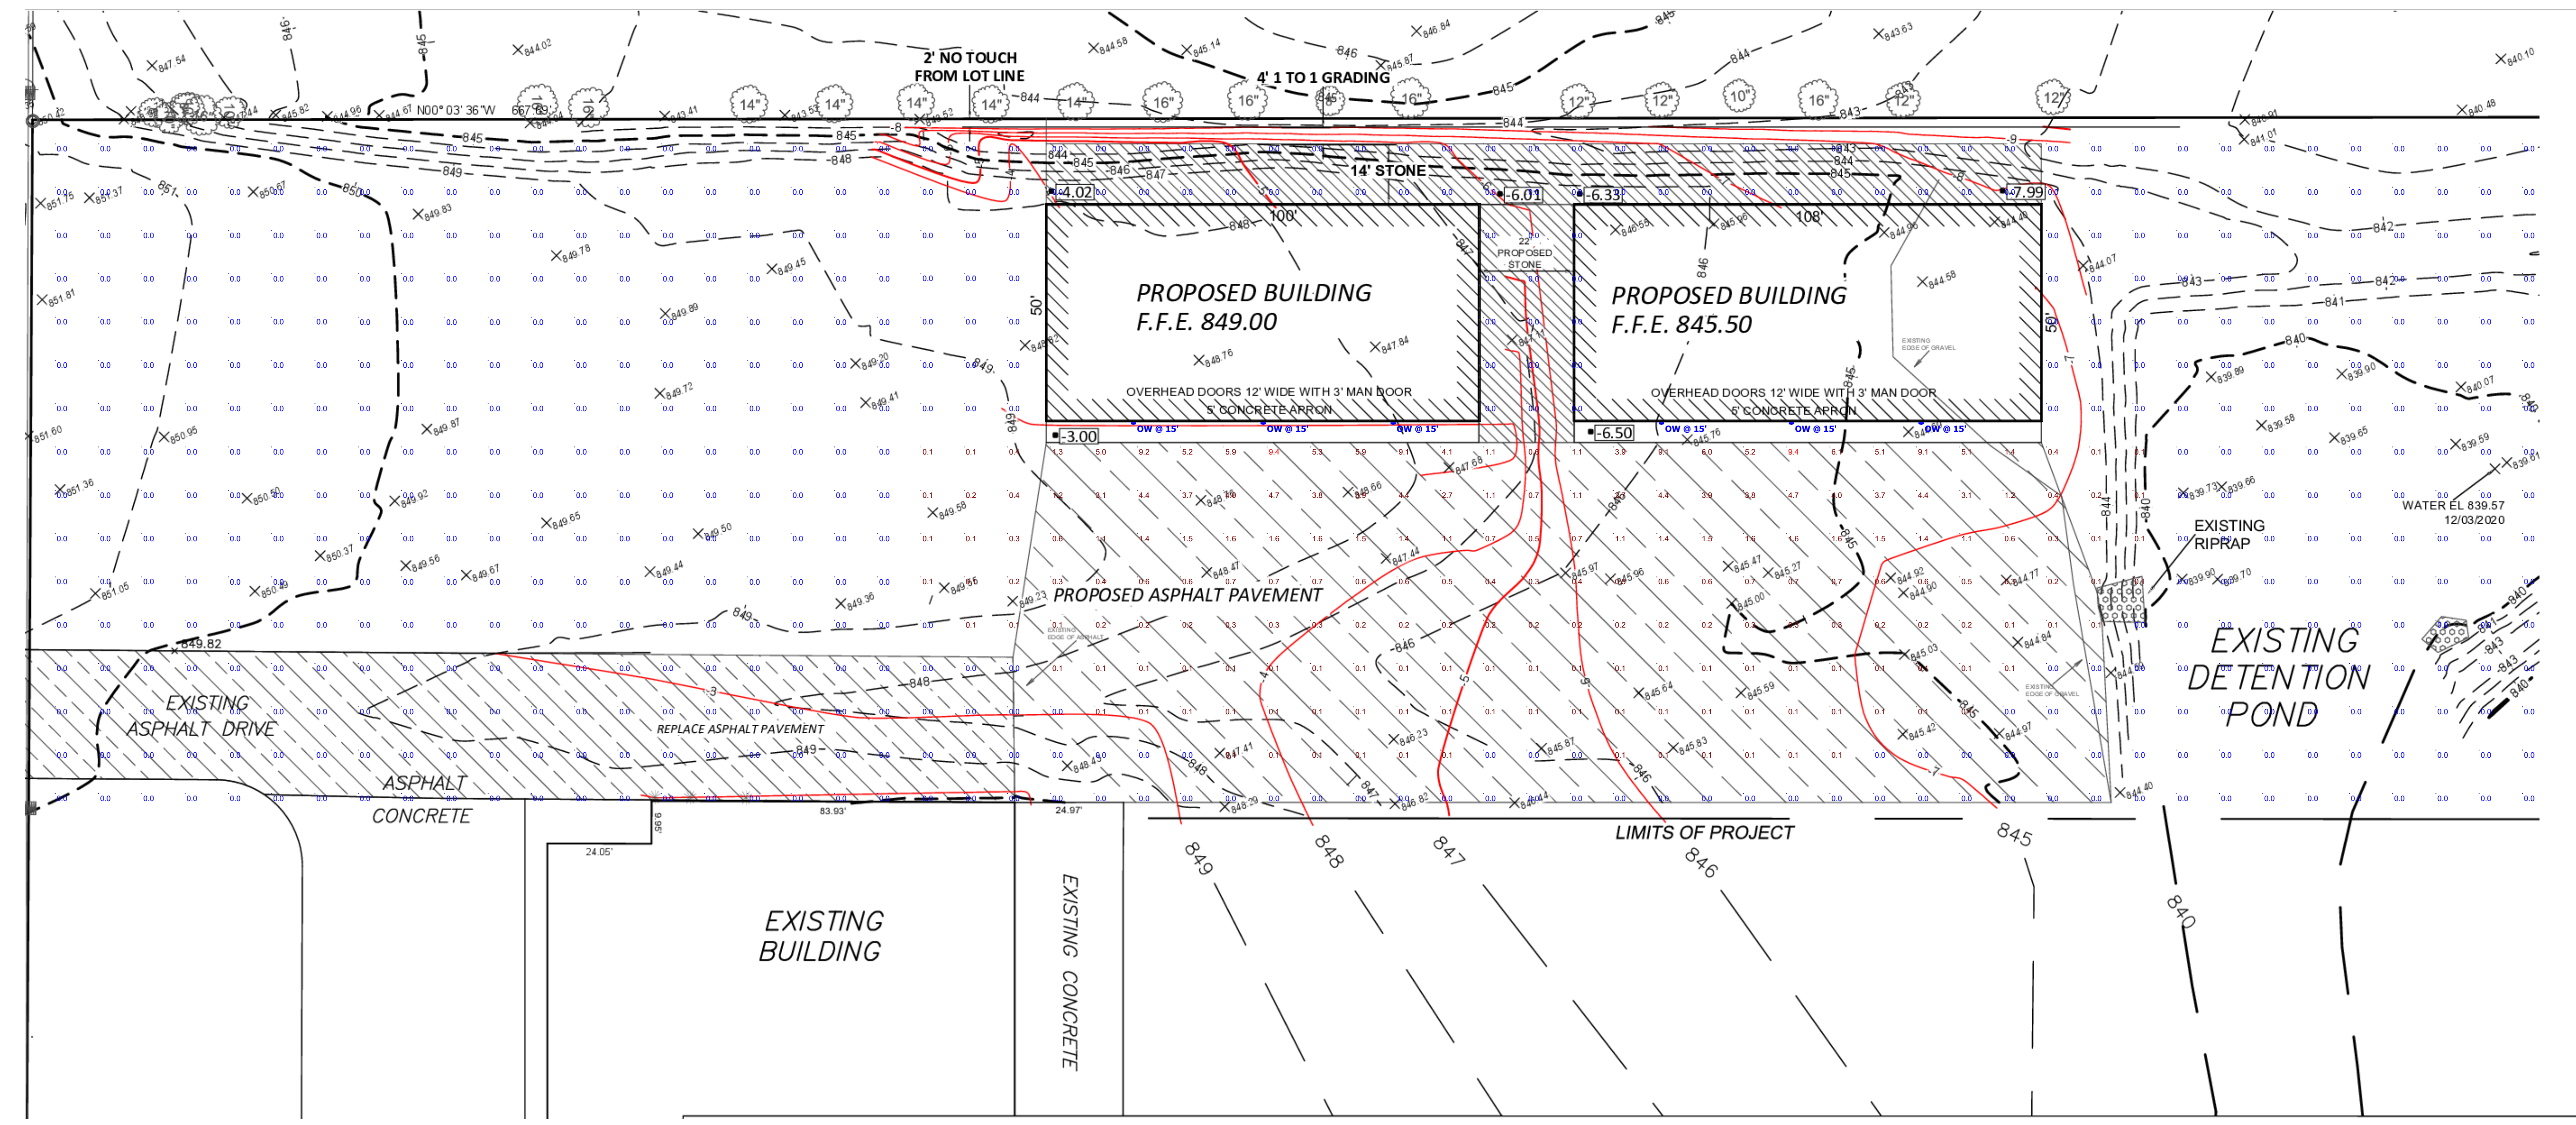

Symbol	Label	Quantity	Manufacturer	Catalog Number	Description	Lamp	Number Lamps	Lumens Per Lamp	Light Loss Factor	Wattage
	OW	6	RAB LIGHTING INC.	W34-55L	WALLPACK WITH ALUMINUM PRECISION DIE CAST CONSTRUCTION, CLEAR GLASS LENS AND SPECULAR ALUMINUM REFLECTOR.	LED 5000K	110	49	1	51.1

Description	Symbol	Avg	Max	Min	Max/Min	Avg/Min
Calc Zone #1	+	0.3 fc	9.4 fc	0.0 fc	N/A	N/A

Note
 Mounting Height = 15' AFG
 FC Measured at 0' AFG

Plan View
 Scale - 1" = 20'

STORAGE BUILDINGS SITE

Designer	TDL
Date	04/19/2021
Scale	Not to Scale
Drawing No.	
Summary	

Description	Symbol	Avg	Max	Min	Max/Min	Avg/Min
Calc Zone #1	+	0.3 fc	9.4 fc	0.0 fc	N/A	N/A

Note
 Mounting Height = 16' AFG
 FC Measured at 0' AFG

STORAGE BUILDINGS SITE

Designer
 TDL
 Date
 04/19/2021
 Scale
 Not to Scale
 Drawing No.
 Summary

Plan View
 Scale - 1" = 10ft