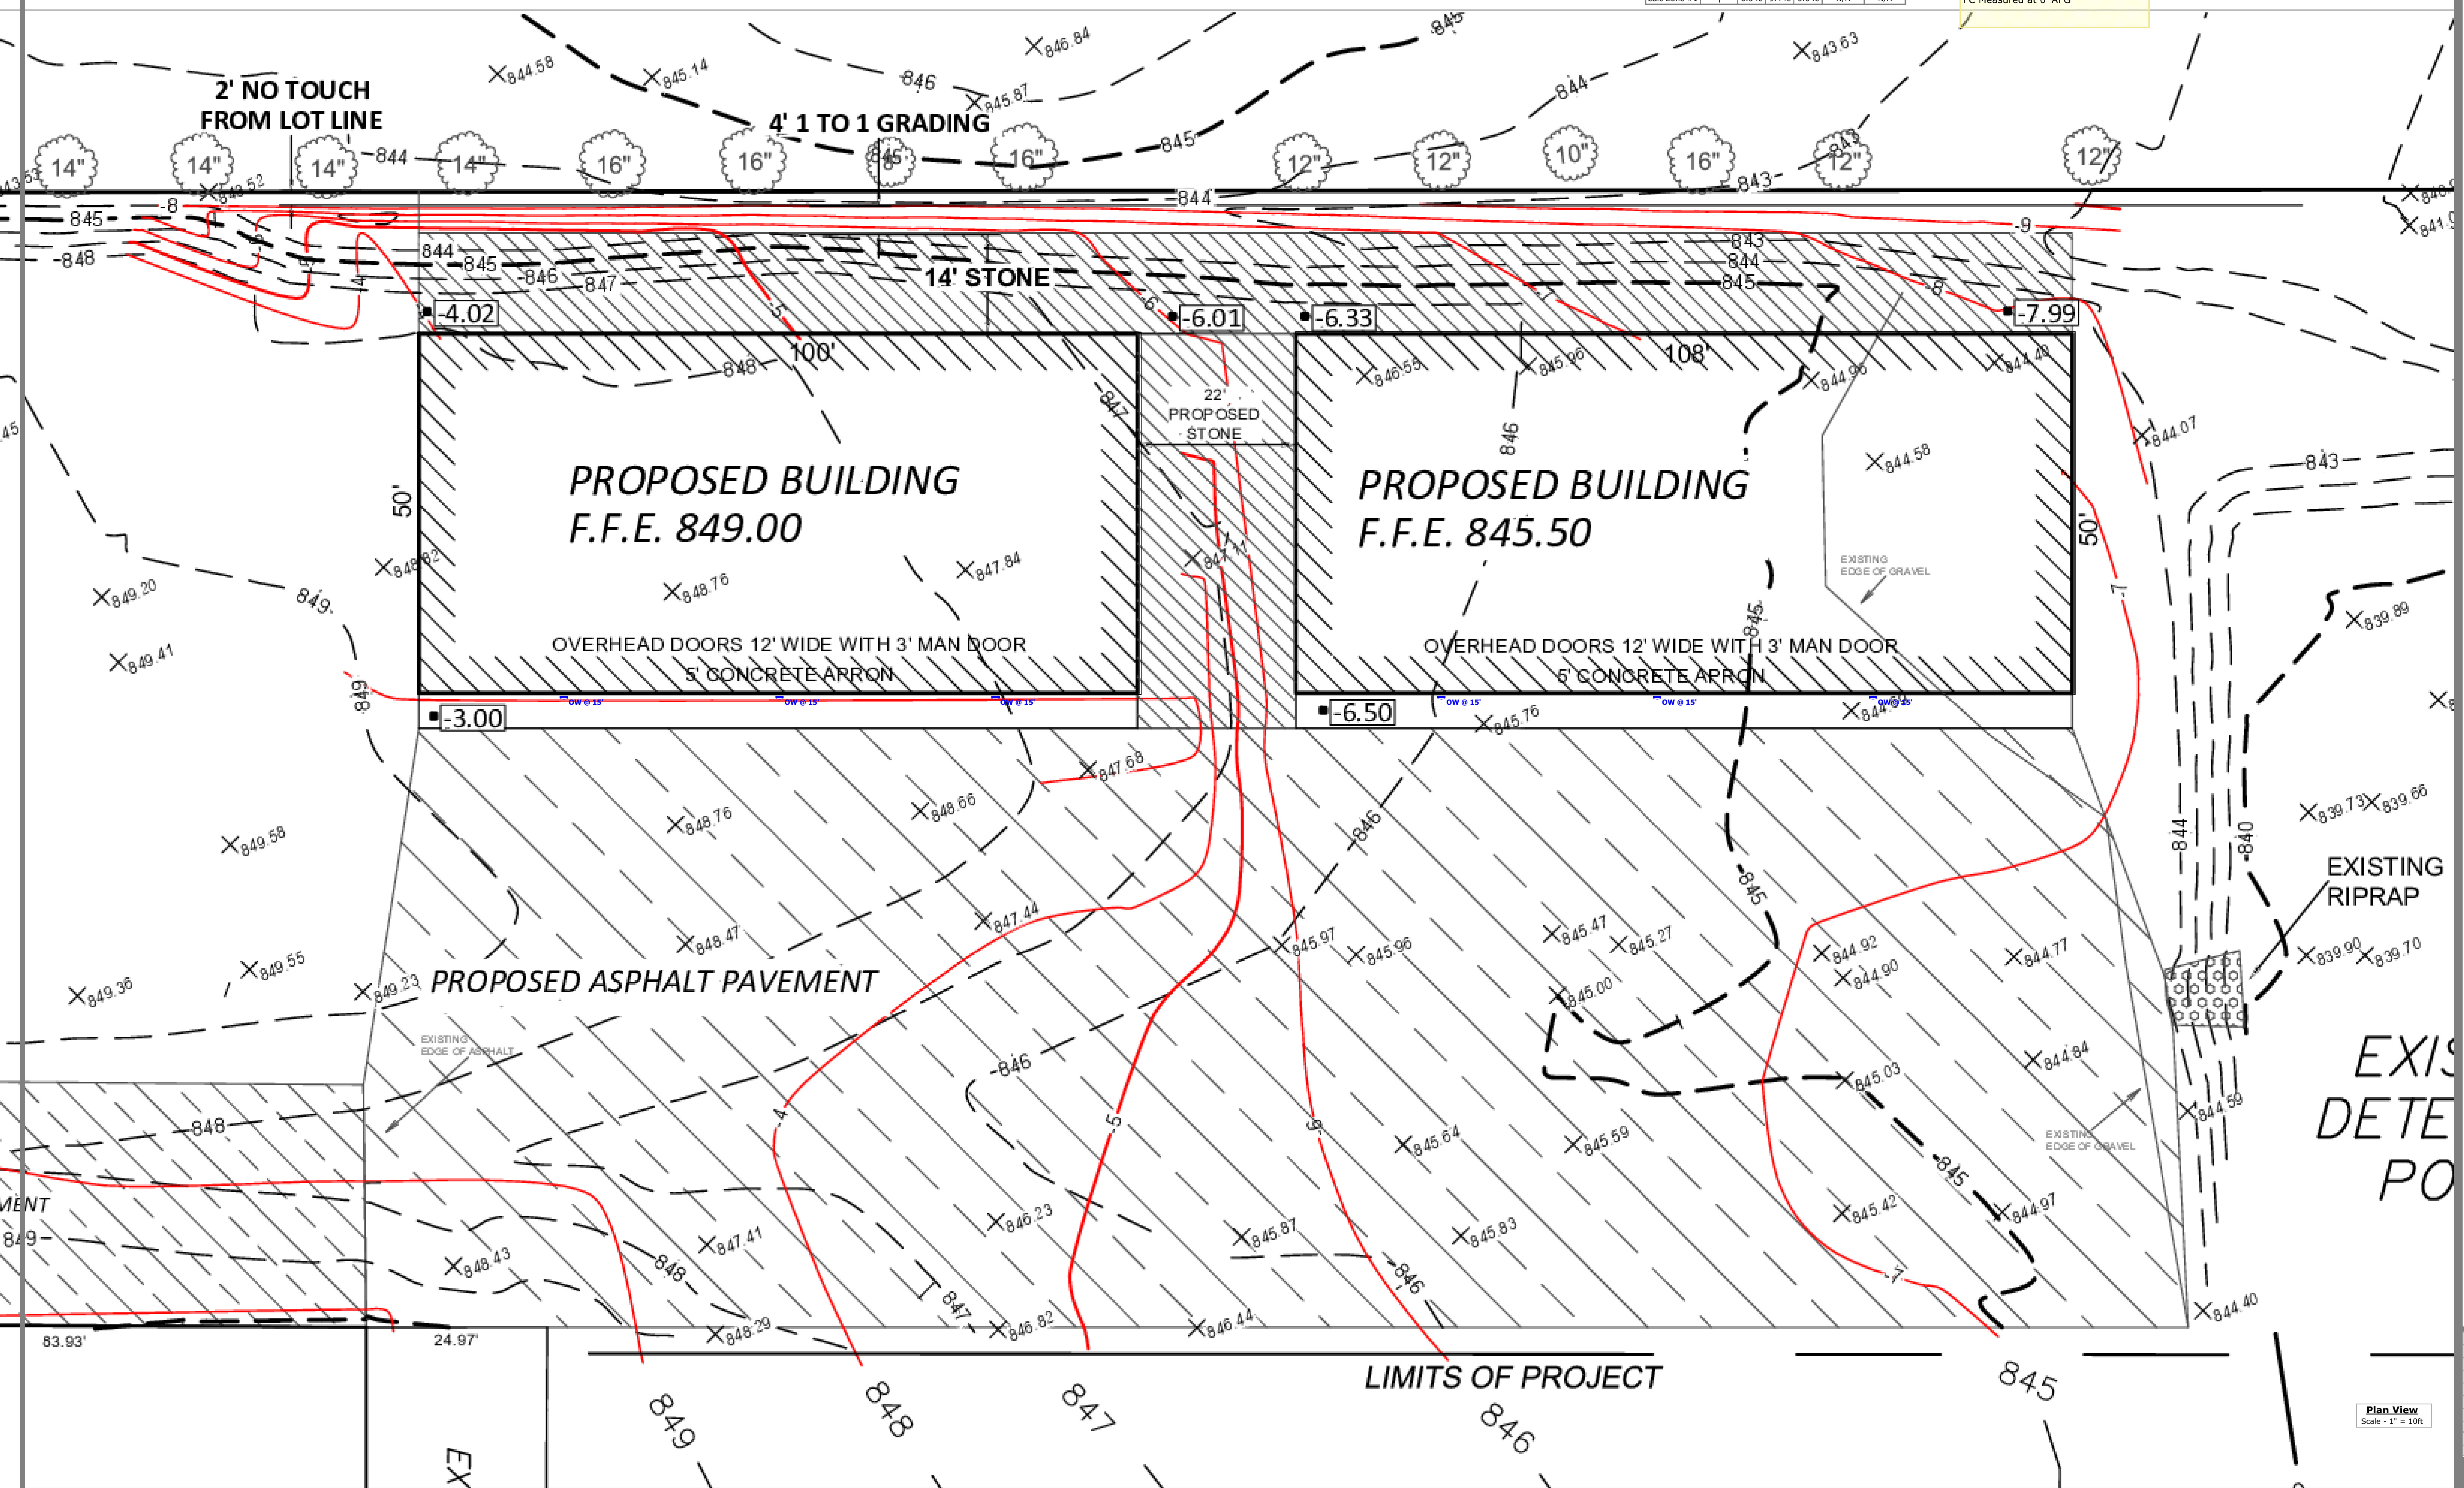

Description	Symbol	Avg	Max	Min	Max/Min	Avg/Min
Calc Zone #1	+	0.3 fc	9.4 fc	0.0 fc	N/A	N/A

Note
 Mounting Height = 15' AFG
 FC Measured at 0' AFG

Plan View
 Scale - 1" = 20'

STORAGE BUILDINGS SITE

Designer	TDL
Date	04/19/2021
Scale	Not to Scale
Drawing No.	
Summary	

Description	Symbol	Avg	Max	Min	Max/Min	Avg/Min
Calc Zone #1	+	0.3 fc	9.4 fc	0.0 fc	N/A	N/A

Note
 Mounting Height = 16' AFG
 FC Measured at 0' AFG

STORAGE BUILDINGS SITE

Designer
 TDL
 Date
 04/19/2021
 Scale
 Not to Scale
 Drawing No.
 Summary

Plan View
 Scale - 1" = 10ft