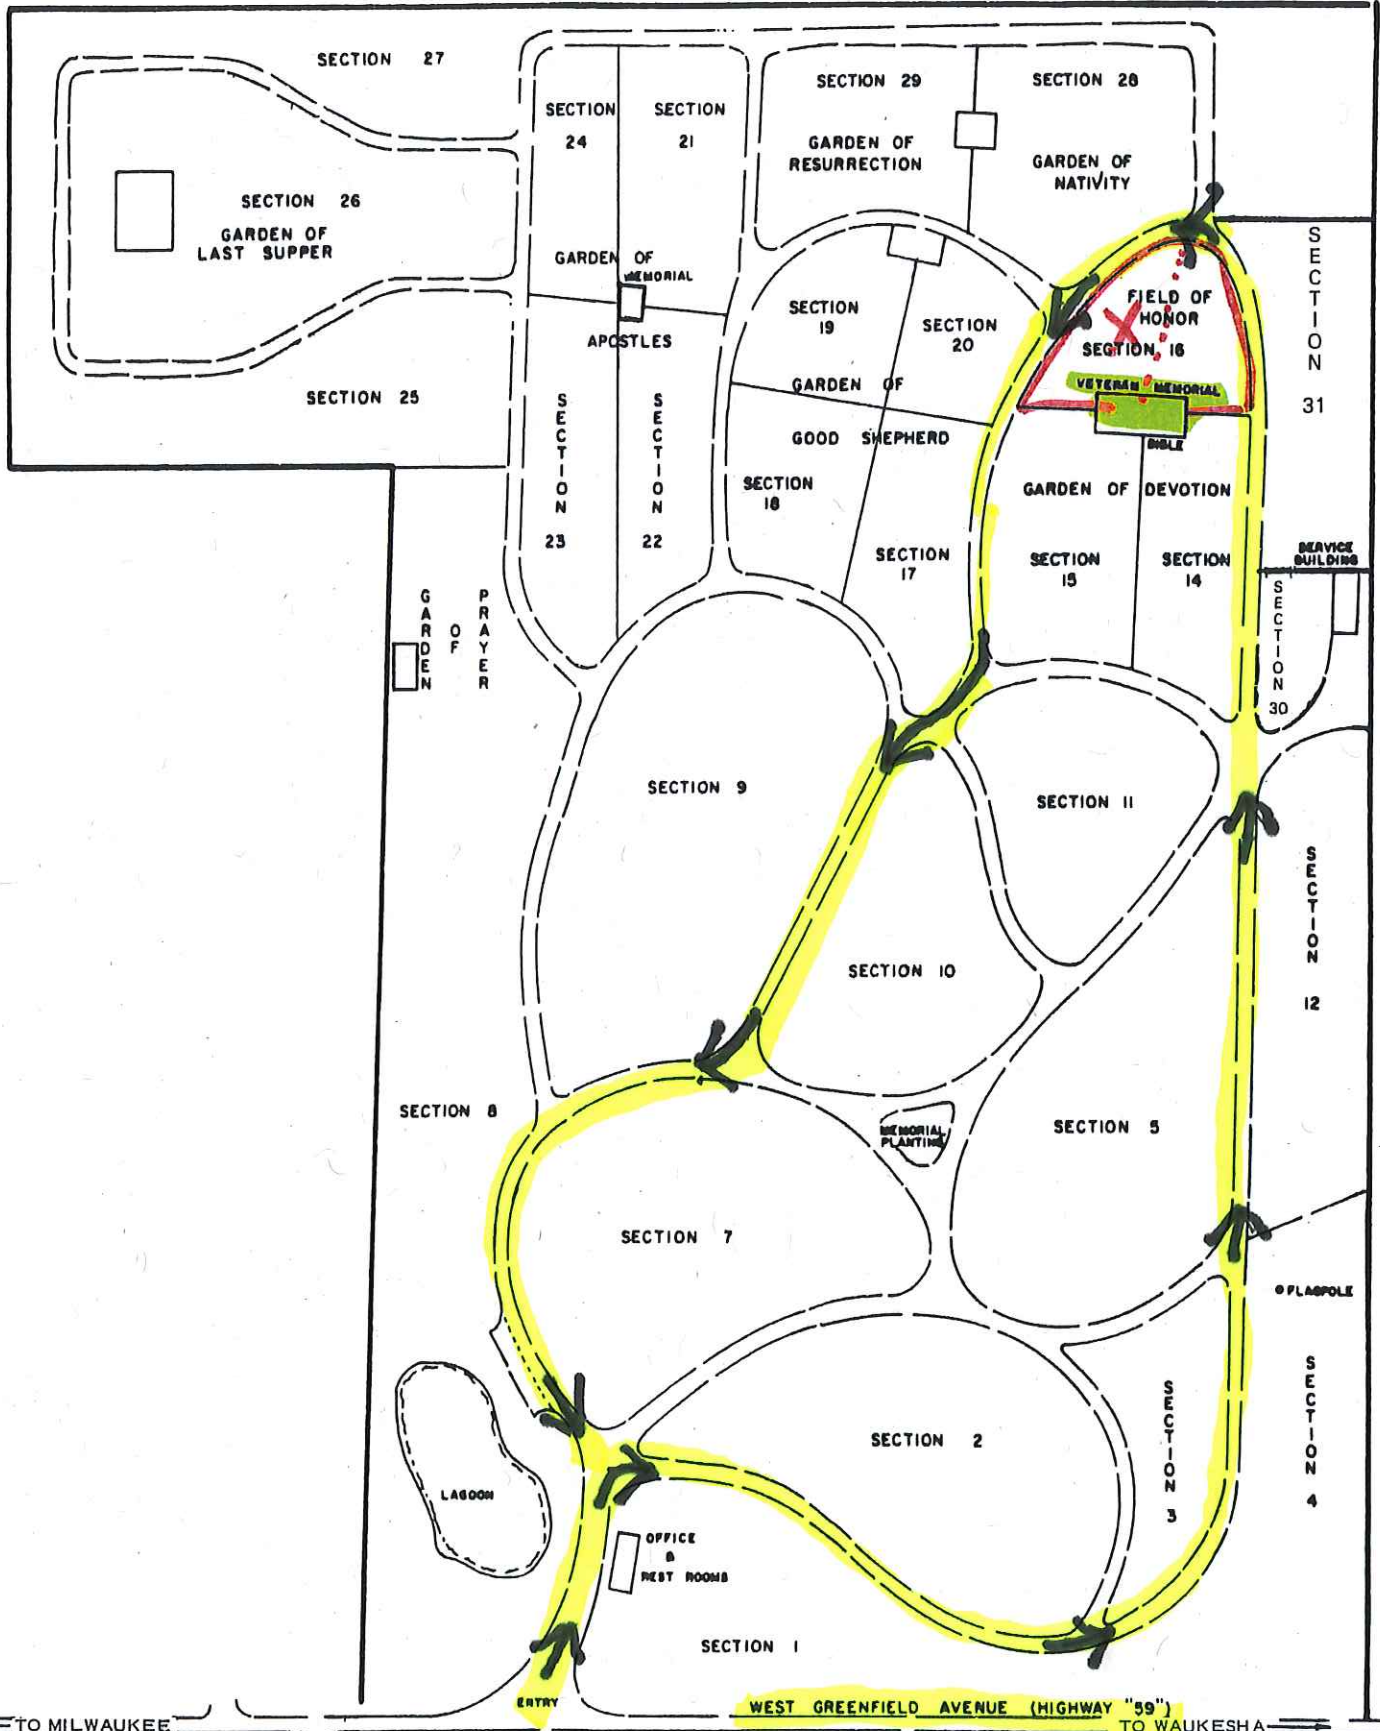

HIGHLAND MEMORIAL PARK INC.
 14875 WEST GREENFIELD AVENUE
 PHONE — 786-6450

TO MILWAUKEE ← ————— WEST GREENFIELD AVENUE (HIGHWAY "99") ————— TO WAUKESHA →

NAME _____ LOT _____ BLOCK _____ SECTION _____ GRAVES _____
 ADDRESS _____