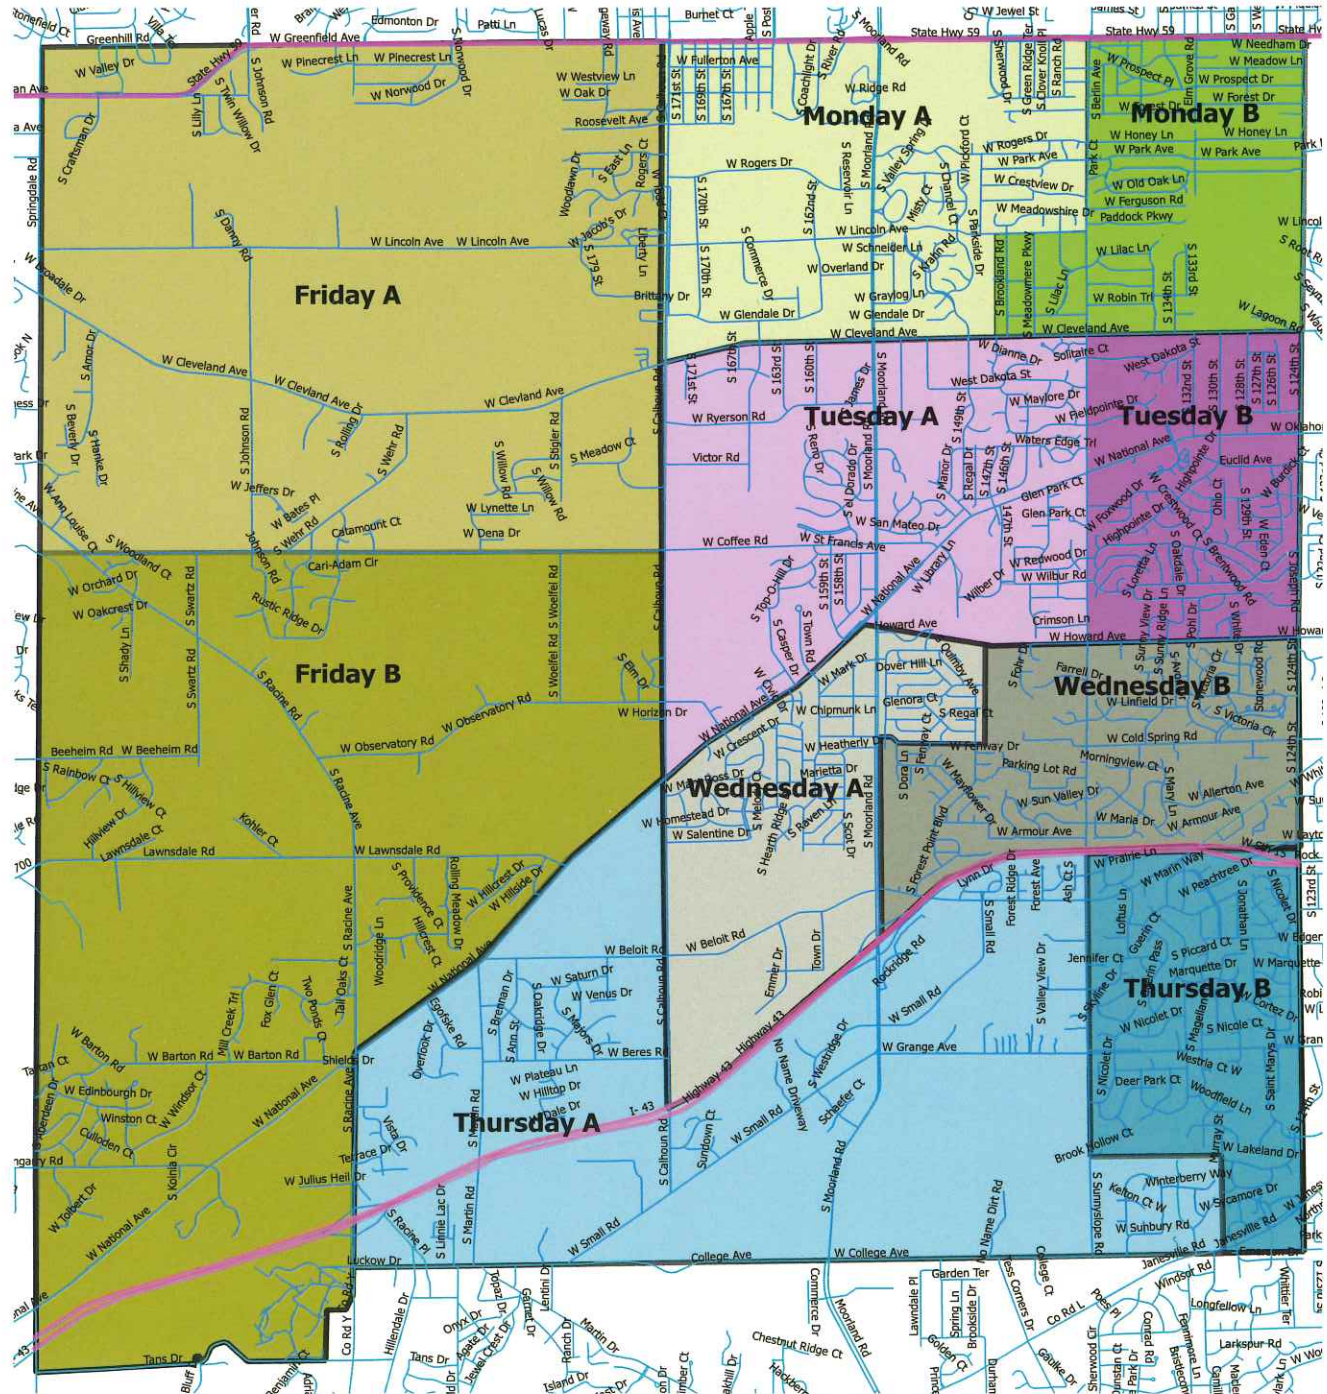

UNACCEPTABLE BULK ITEMS

- Electronics
- Hazardous materials
- Liquid waste (ie: wet paint)

wm.com • (262) 369-3080
559 Progress Drive • Hartland, WI 53029