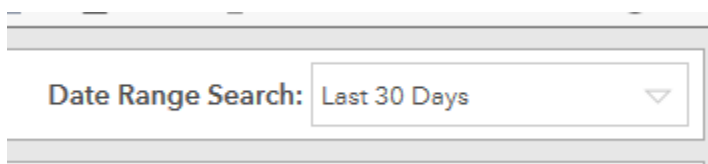

This quick-start guide provides you with an overview of the controls:

1. **1. Tabs (Incidents & Arrests) - Clicking on the self-titled tab will bring up the respective data on the dashboard. Tabs are located on the bottom-left corner of the dashboard. (Pictured below)**

1. **2. Date Range Search – This control provides the user the ability to populate data on the dashboard via the following date range options: Last Week, Last 30 Days (default setting), Last Year or All Data Since 9/1/19 (date of inception). This control is located in the upper-right corner of the dashboard. (Pictured below)**