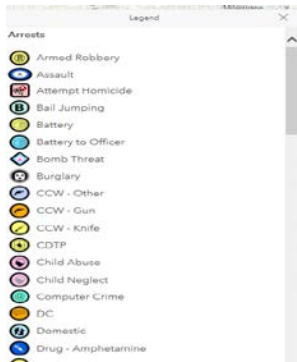

Part of the legend is pictured below: