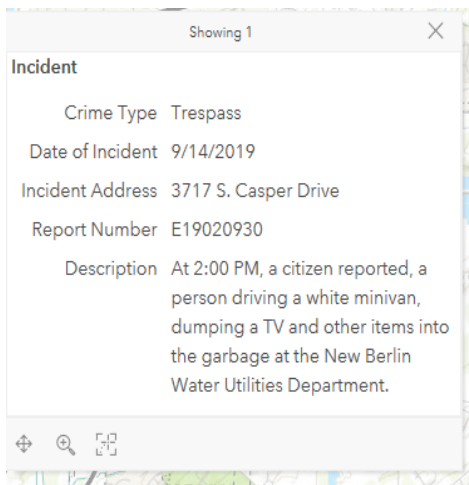

6. **Interactive map** – Please note, the right and left columns only display data of arrests/incidents visible in the map. For example, if you zoom into a specific address and only one icon is displayed, only data pertaining to that icon will be displayed in the right and left columns. Conversely, if you have the entire City of New Berlin displayed, all data within the selected date range will be displayed in the left column and the last 50 incidents within the date range will be displayed in the right column.

Clicking on a specific icon will open up a box containing information associated with the icon. (Pictured below) Please note, there are additional controls in the bottom-left corner of this dialogue box containing advanced viewing features.