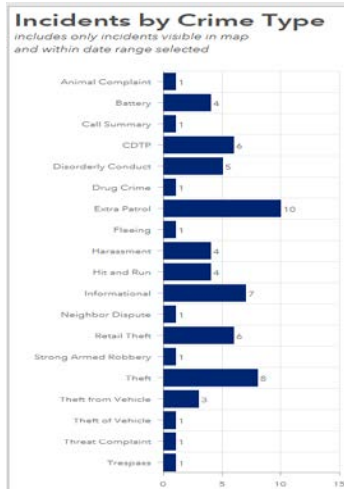

This quick-start guide provides you with an overview of the controls:

- 1. Tabs (Incidents & Arrests) - Clicking on the self-titled tab will bring up the respective data on the dashboard. Tabs are located on the bottom-left corner of the dashboard. (Pictured below)**

- 2. Date Range Search – This control provides the user the ability to populate data on the dashboard via the following date range options: Last Week, Last 30 Days (default setting), Last Year or All Data Since 9/1/19 (date of inception). This control is located in the upper-right corner of the dashboard. (Pictured below)**

3. **Crime Type Column** – This column contains an interactive bar graph allowing the user to select data content displayed on the dashboard. The user may click on a specific crime type and only arrests/incidents within that category will be displayed on the dashboard. For example, if a user clicks on Retail Theft, only data pertaining to retail thefts will appear on the dashboard. The user can switch back to the default setting (all types displayed) by clicking on the selected crime type a second time or anywhere else in the Crime Type Column. Please note, this column only displays incidents/arrests visible in the map and within the date range selected. This column is located on the left side of the dashboard. (Pictured below)

4. **Recent Incidents/Arrests Column** – This column contains a description the 50 most recent incidents/arrests visible in the map and within the date range selected. Clicking on a specific description in this column will highlight the related icon on the interactive map. This column is located on the right side of the dashboard. (Pictured below)