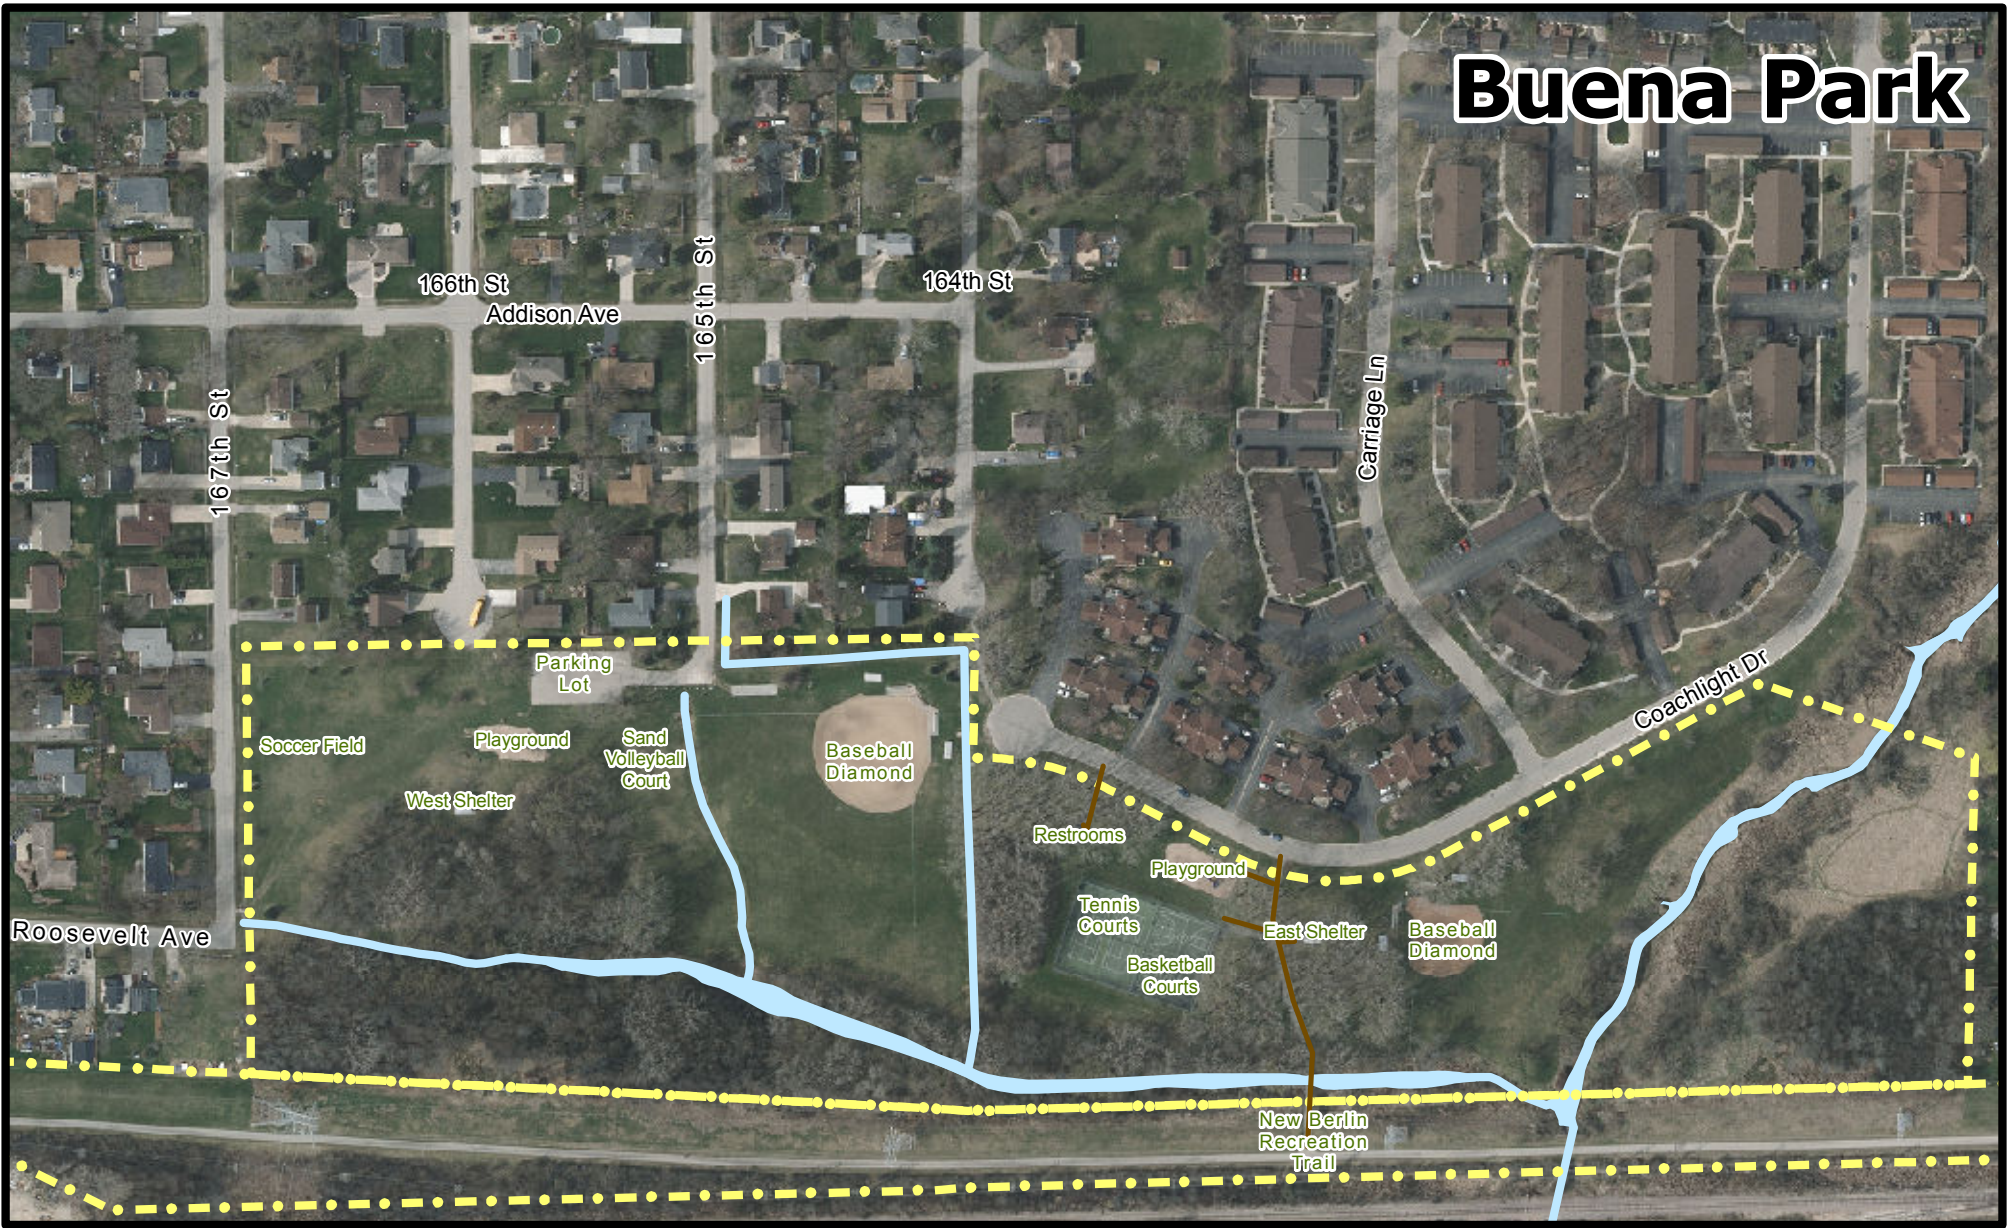

Buena Park

- Legend**
-  Park
 -  Trails-- .12 Miles
 -  Water