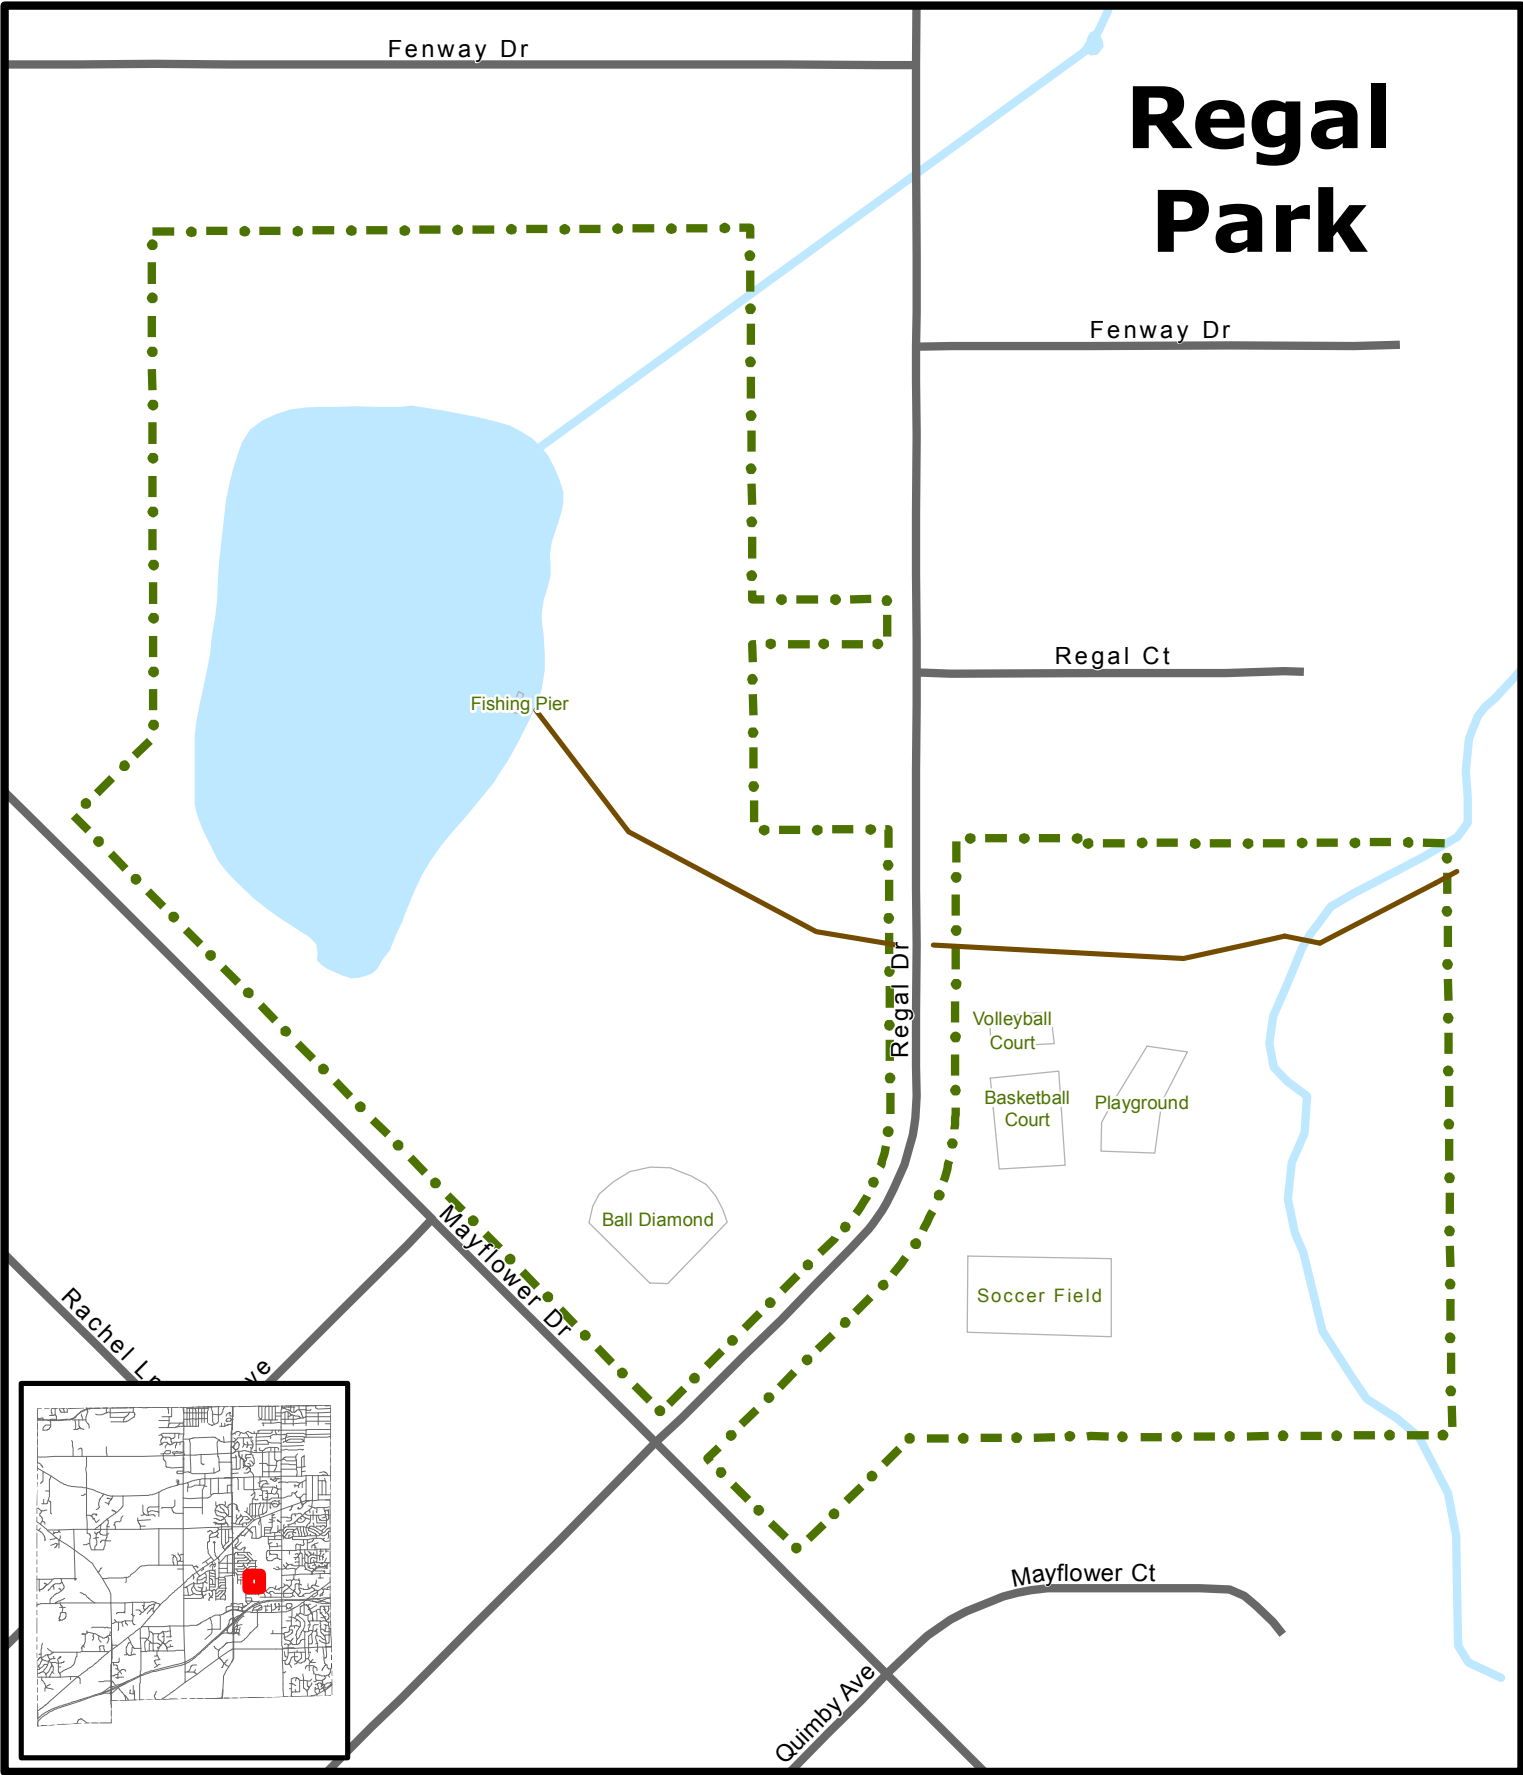

Regal Park

Legend

- Park
- Trails--.17 Miles
- Water