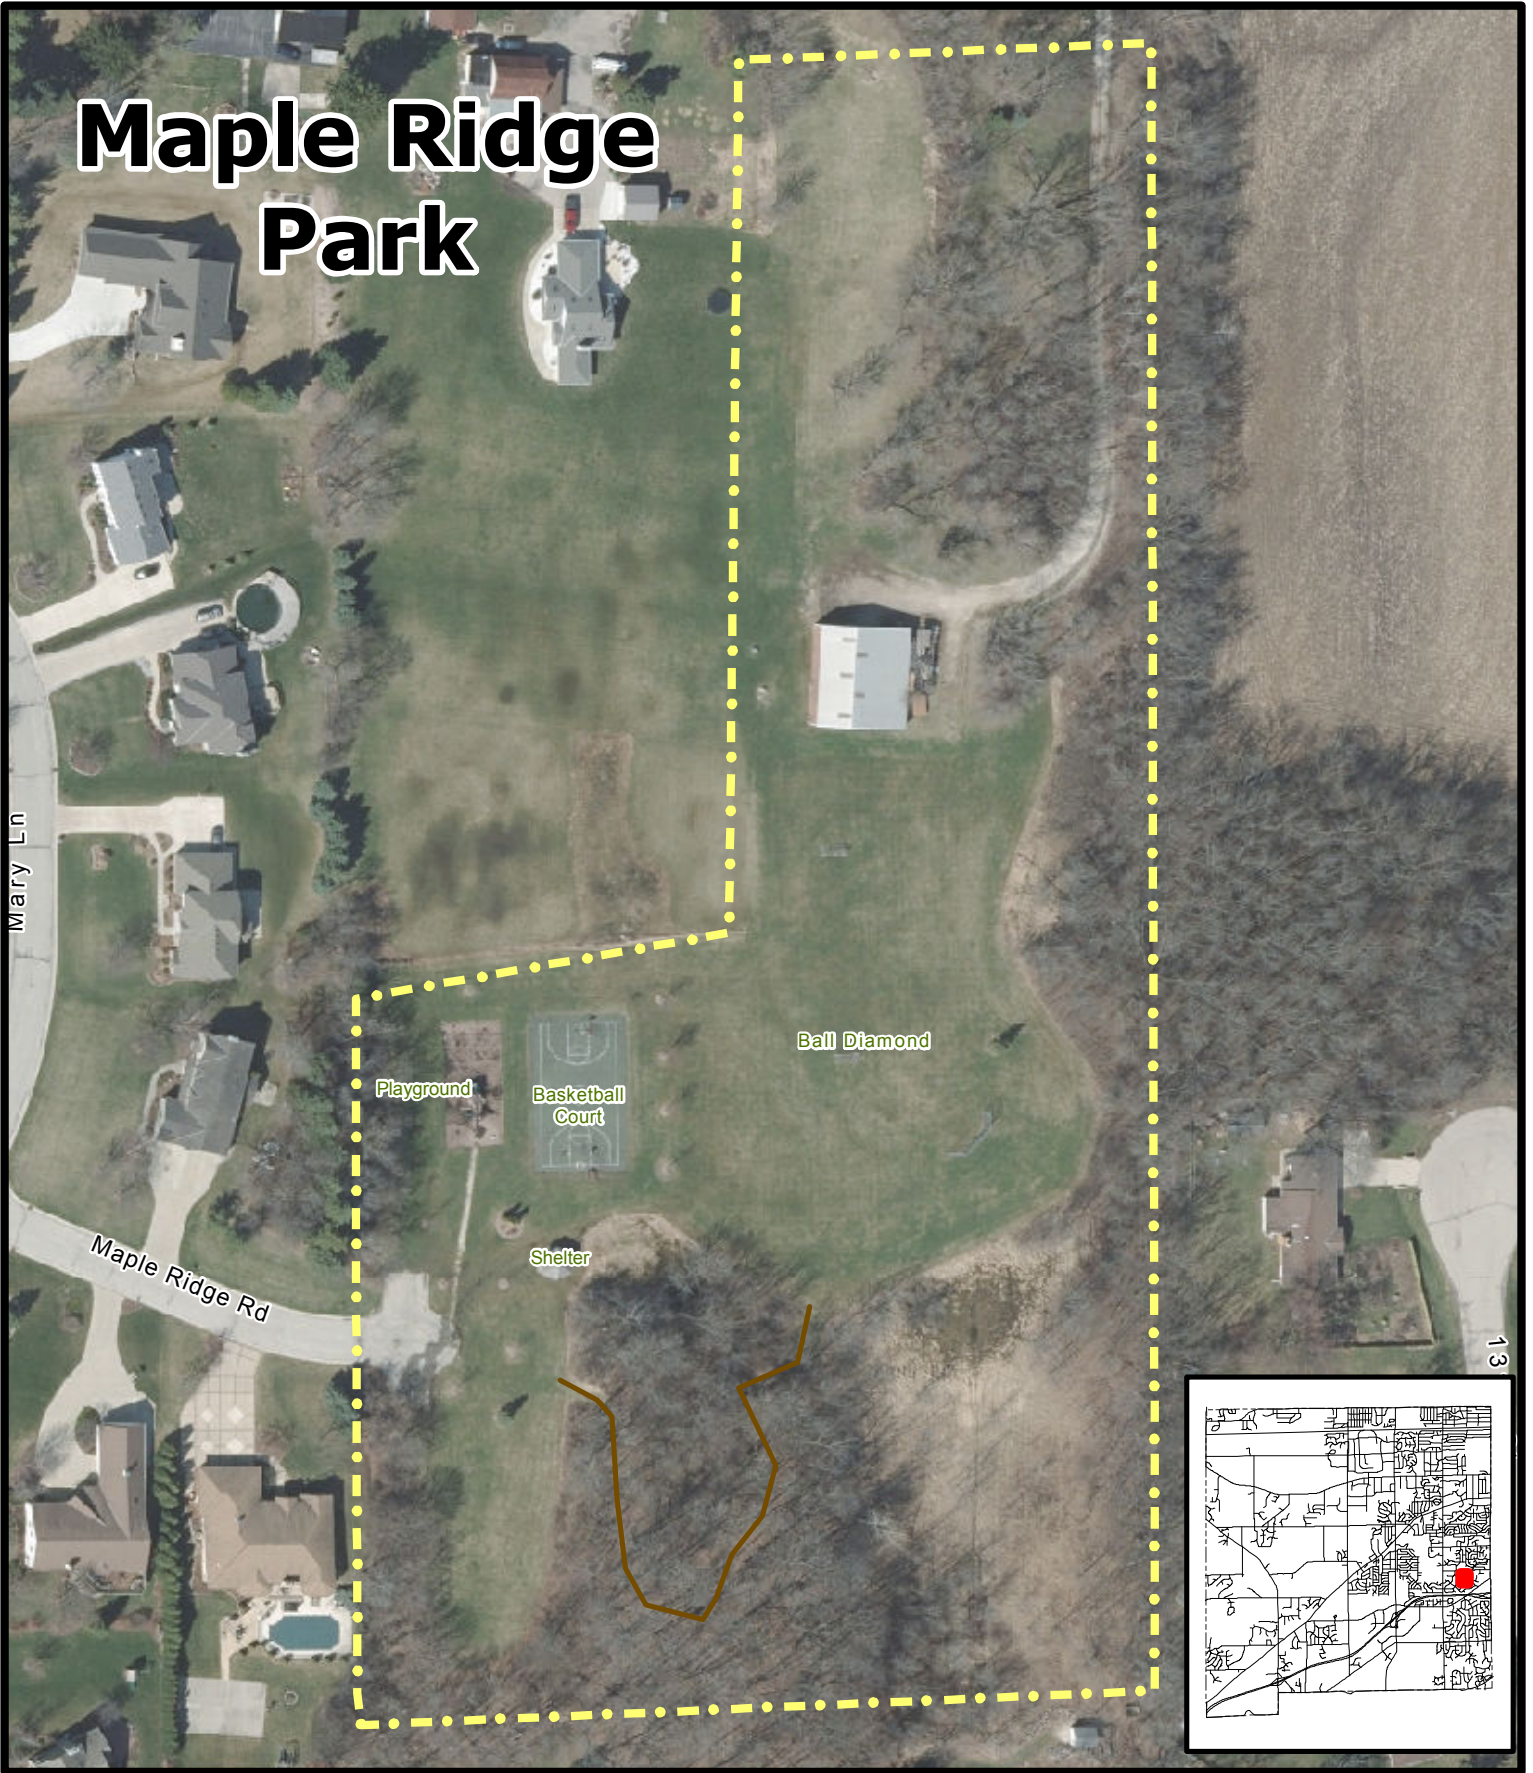

Maple Ridge Park

1. **Legend**
2. Park
   - Trails-- .08 Miles