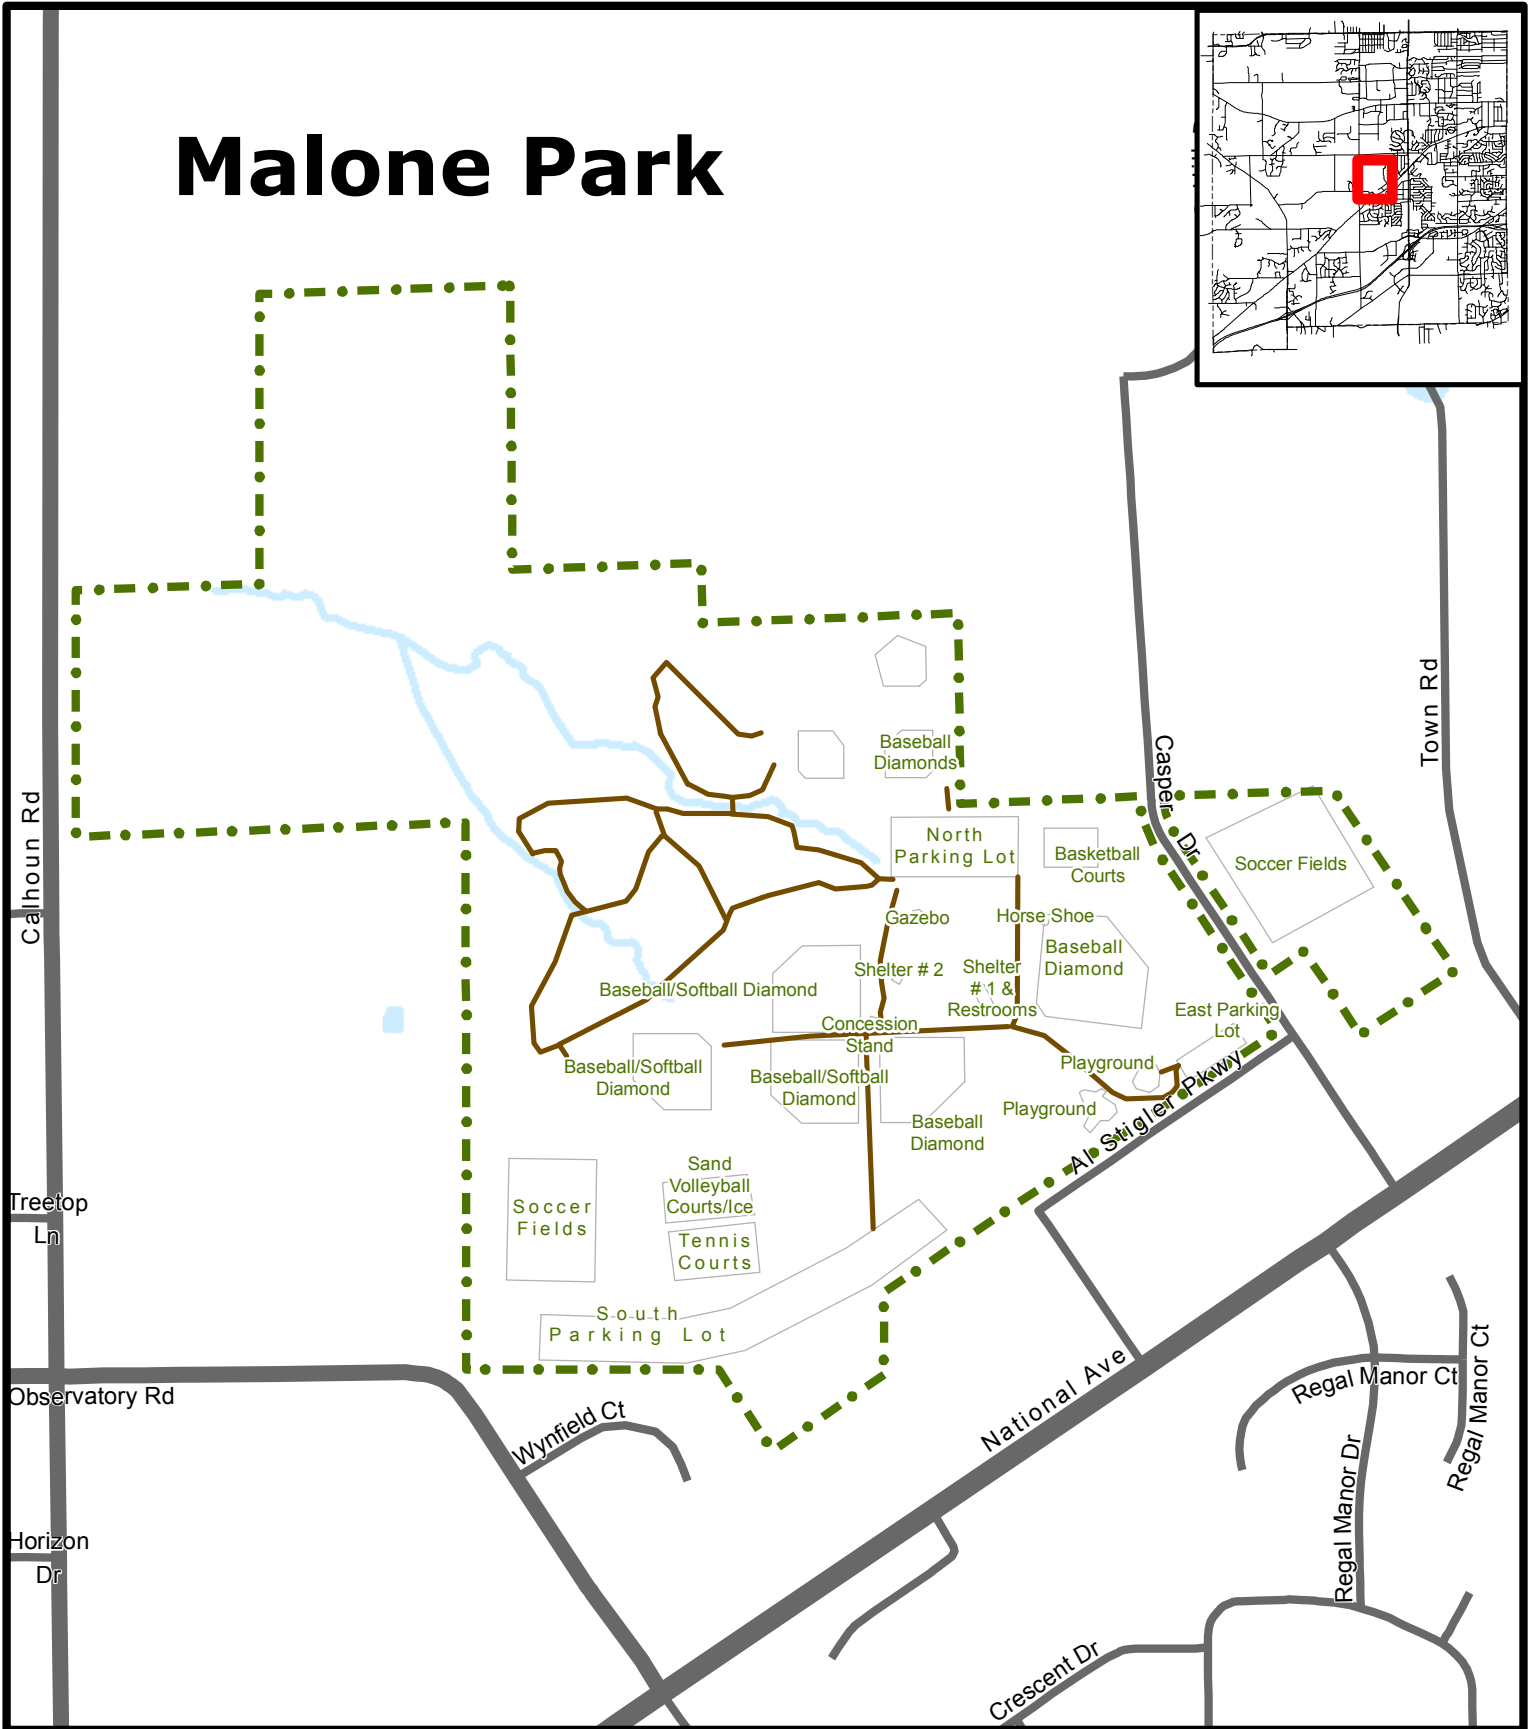

Malone Park

- Legend**
- Park
 - Trails--1.3 Miles
 - Water
 - Amenities

The information and depictions herein have been produced using data available through photogrammetric means by the City of New Berlin. The informations and depictions herein are for informational purposes and the City of New Berlin specifically disclaims accuracy in this reproduction and specifically admonishes and advises that any and all depiction, measurements, distances depicted herein and as to which specific or precise accuracy is required should be determined by procurement of certified maps, surveys, plats, Flood Insurance Studies, or other official means.
 \\george\GIS\Projects\Park and Rec\Park Maps\Amenities\Malone_Amenities.mxd