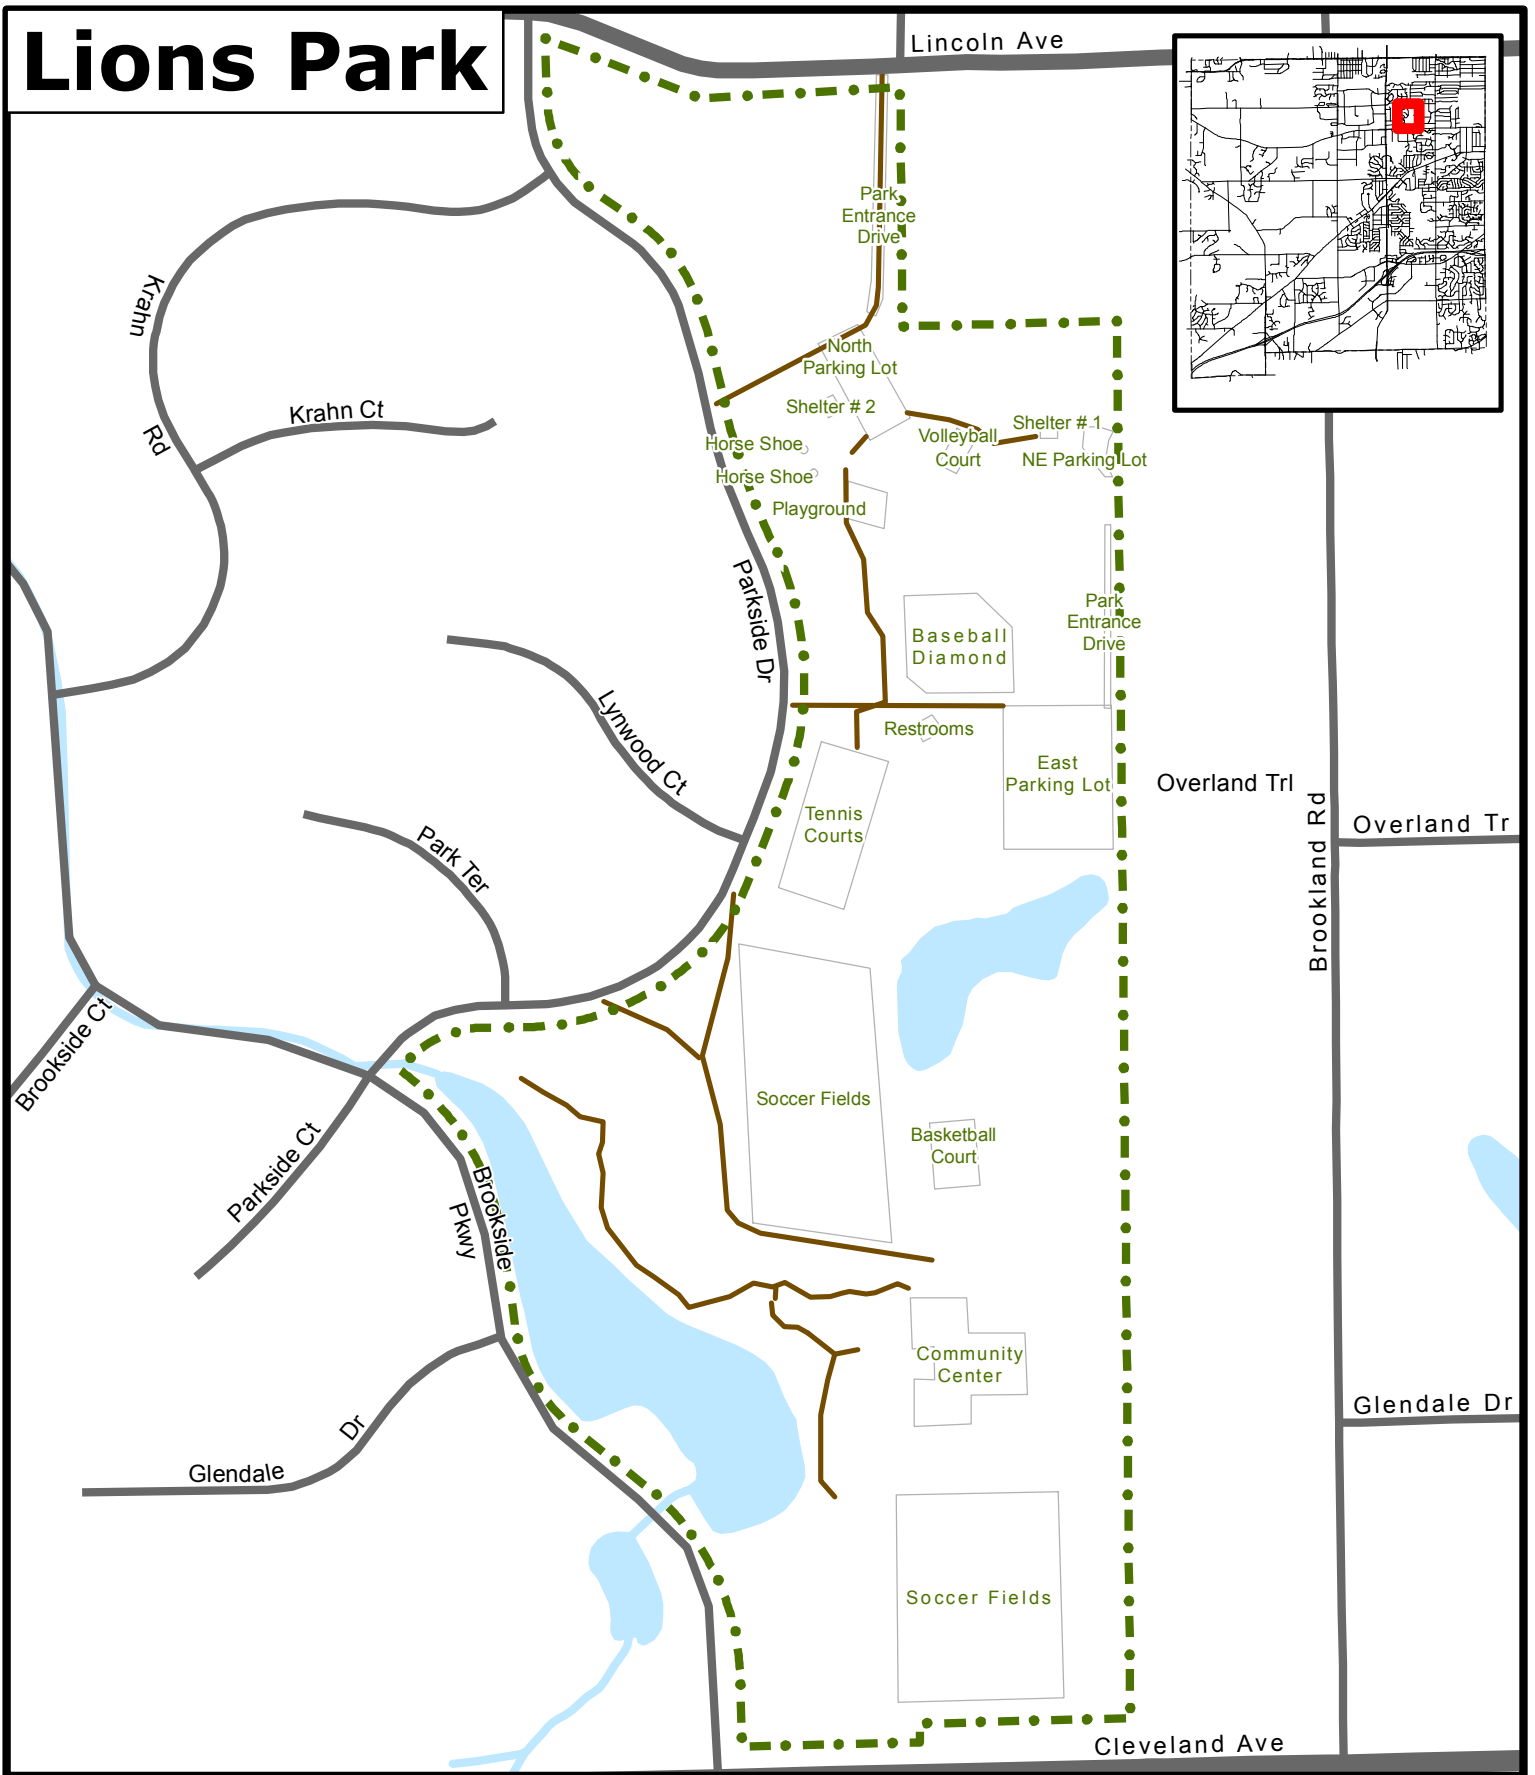

Lions Park

Legend

- Amenities
- Trails-- .77 Miles
- Park
- Water

\\george\GIS\Projects\Park and Rec\Park Maps\Amenities\Lions_Amenities.mxd