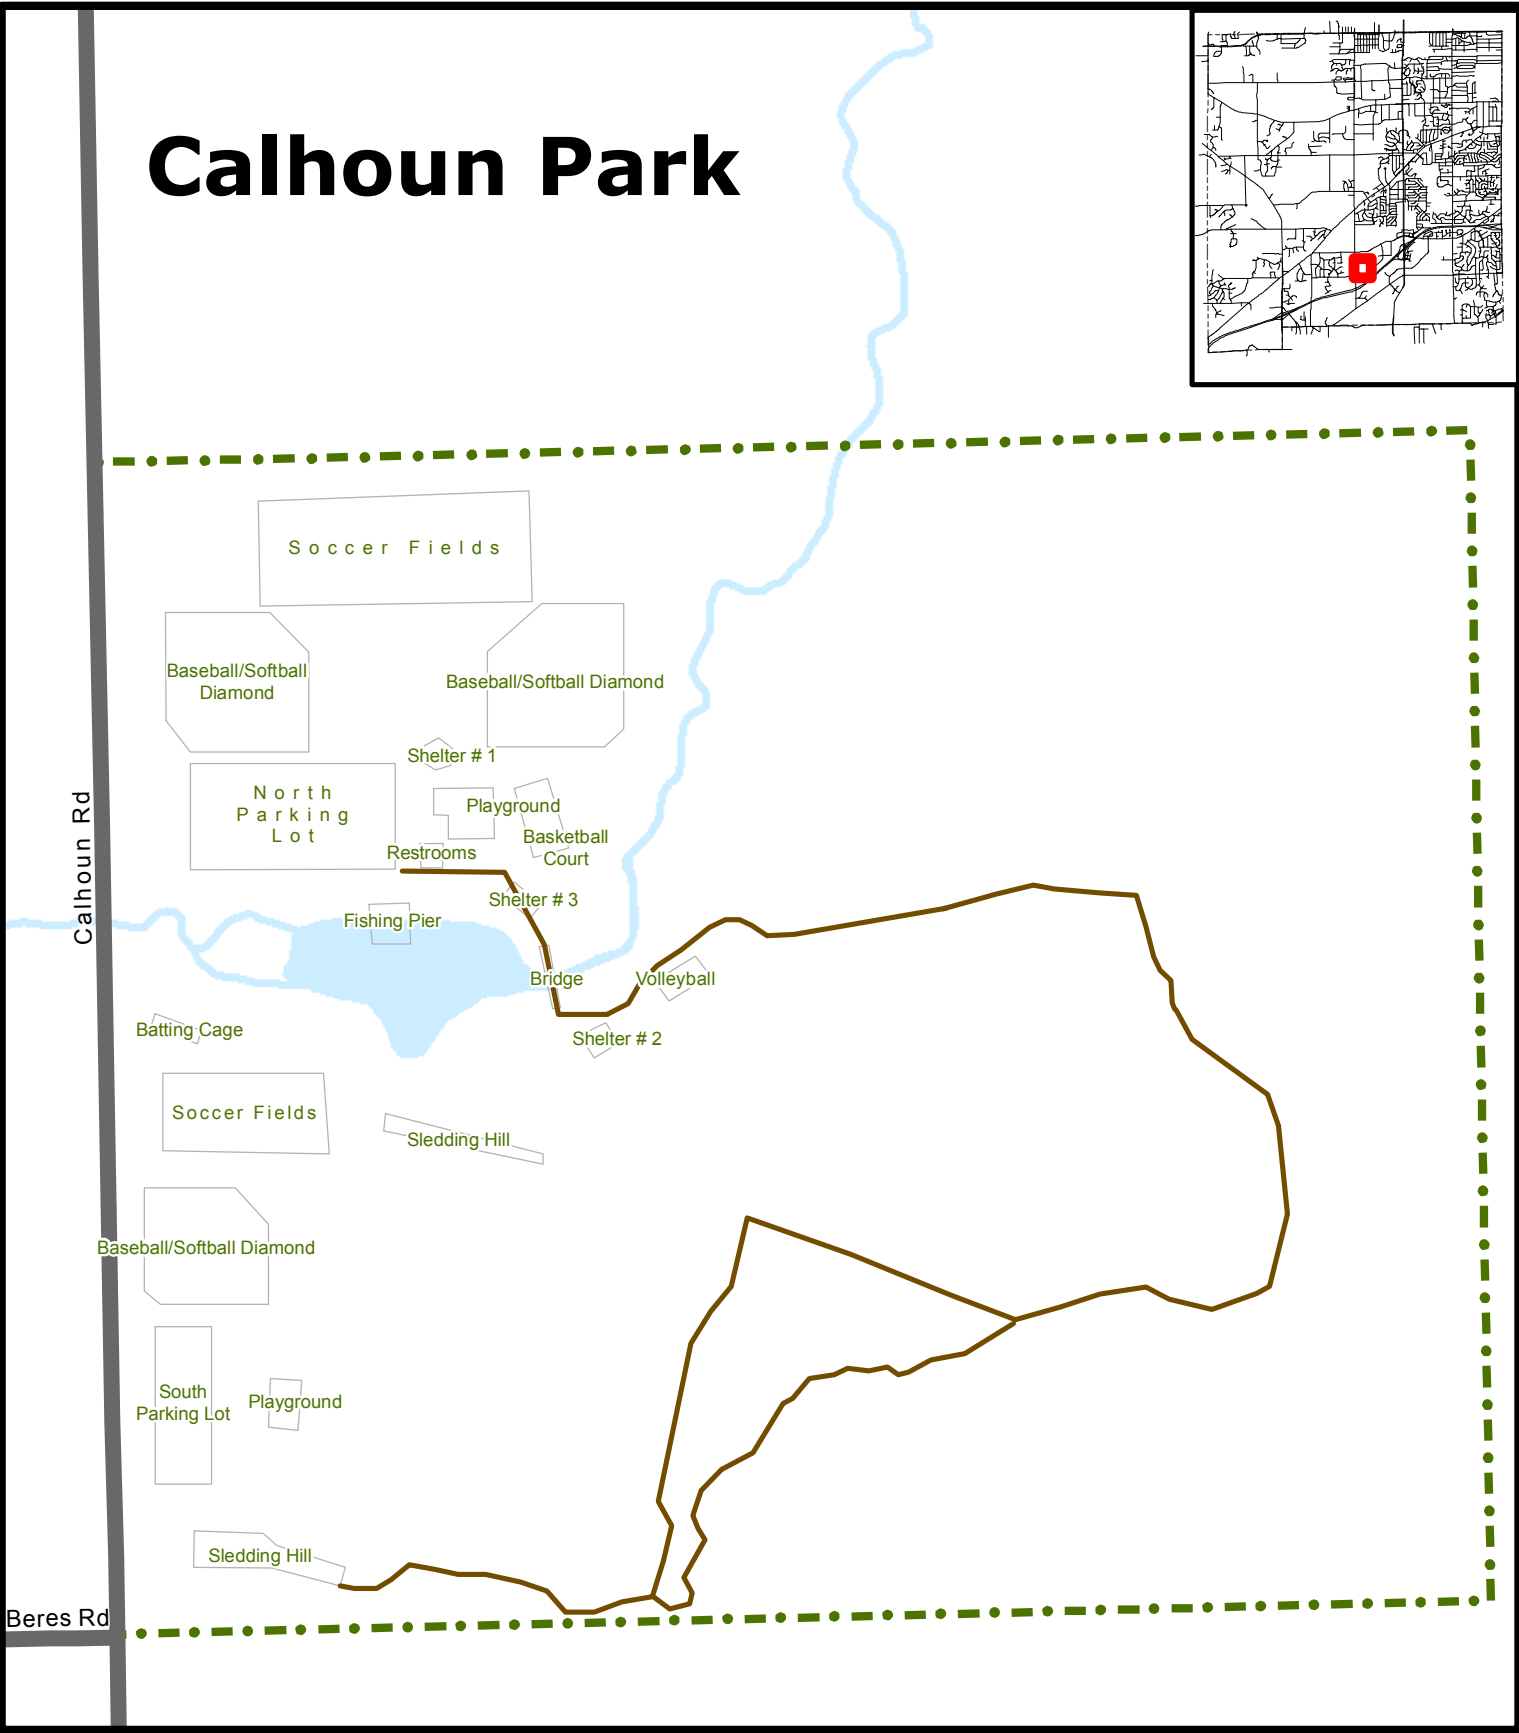

Calhoun Park

Legend

- Park
- Trails-- .73 Miles
- Water
- Amenities

N

0 200
Feet

The information and depictions herein have been produced using data available through photogrammetric means by the City of New Berlin. The informations and depictions herein are for informational purposes and the City of New Berlin specifically disclaims accuracy in this reproduction and specifically admonishes and advises that any and all depiction, measurements, distances depicted herein and as to which specific or precise accuracy is required should be determined by procurement of certified maps, surveys, plats, Flood Insurance Studies, or other official means.

\\george\GIS\Projects\Park and Rec\Park Maps\Amenities\Calhoun_Amenities.mxd