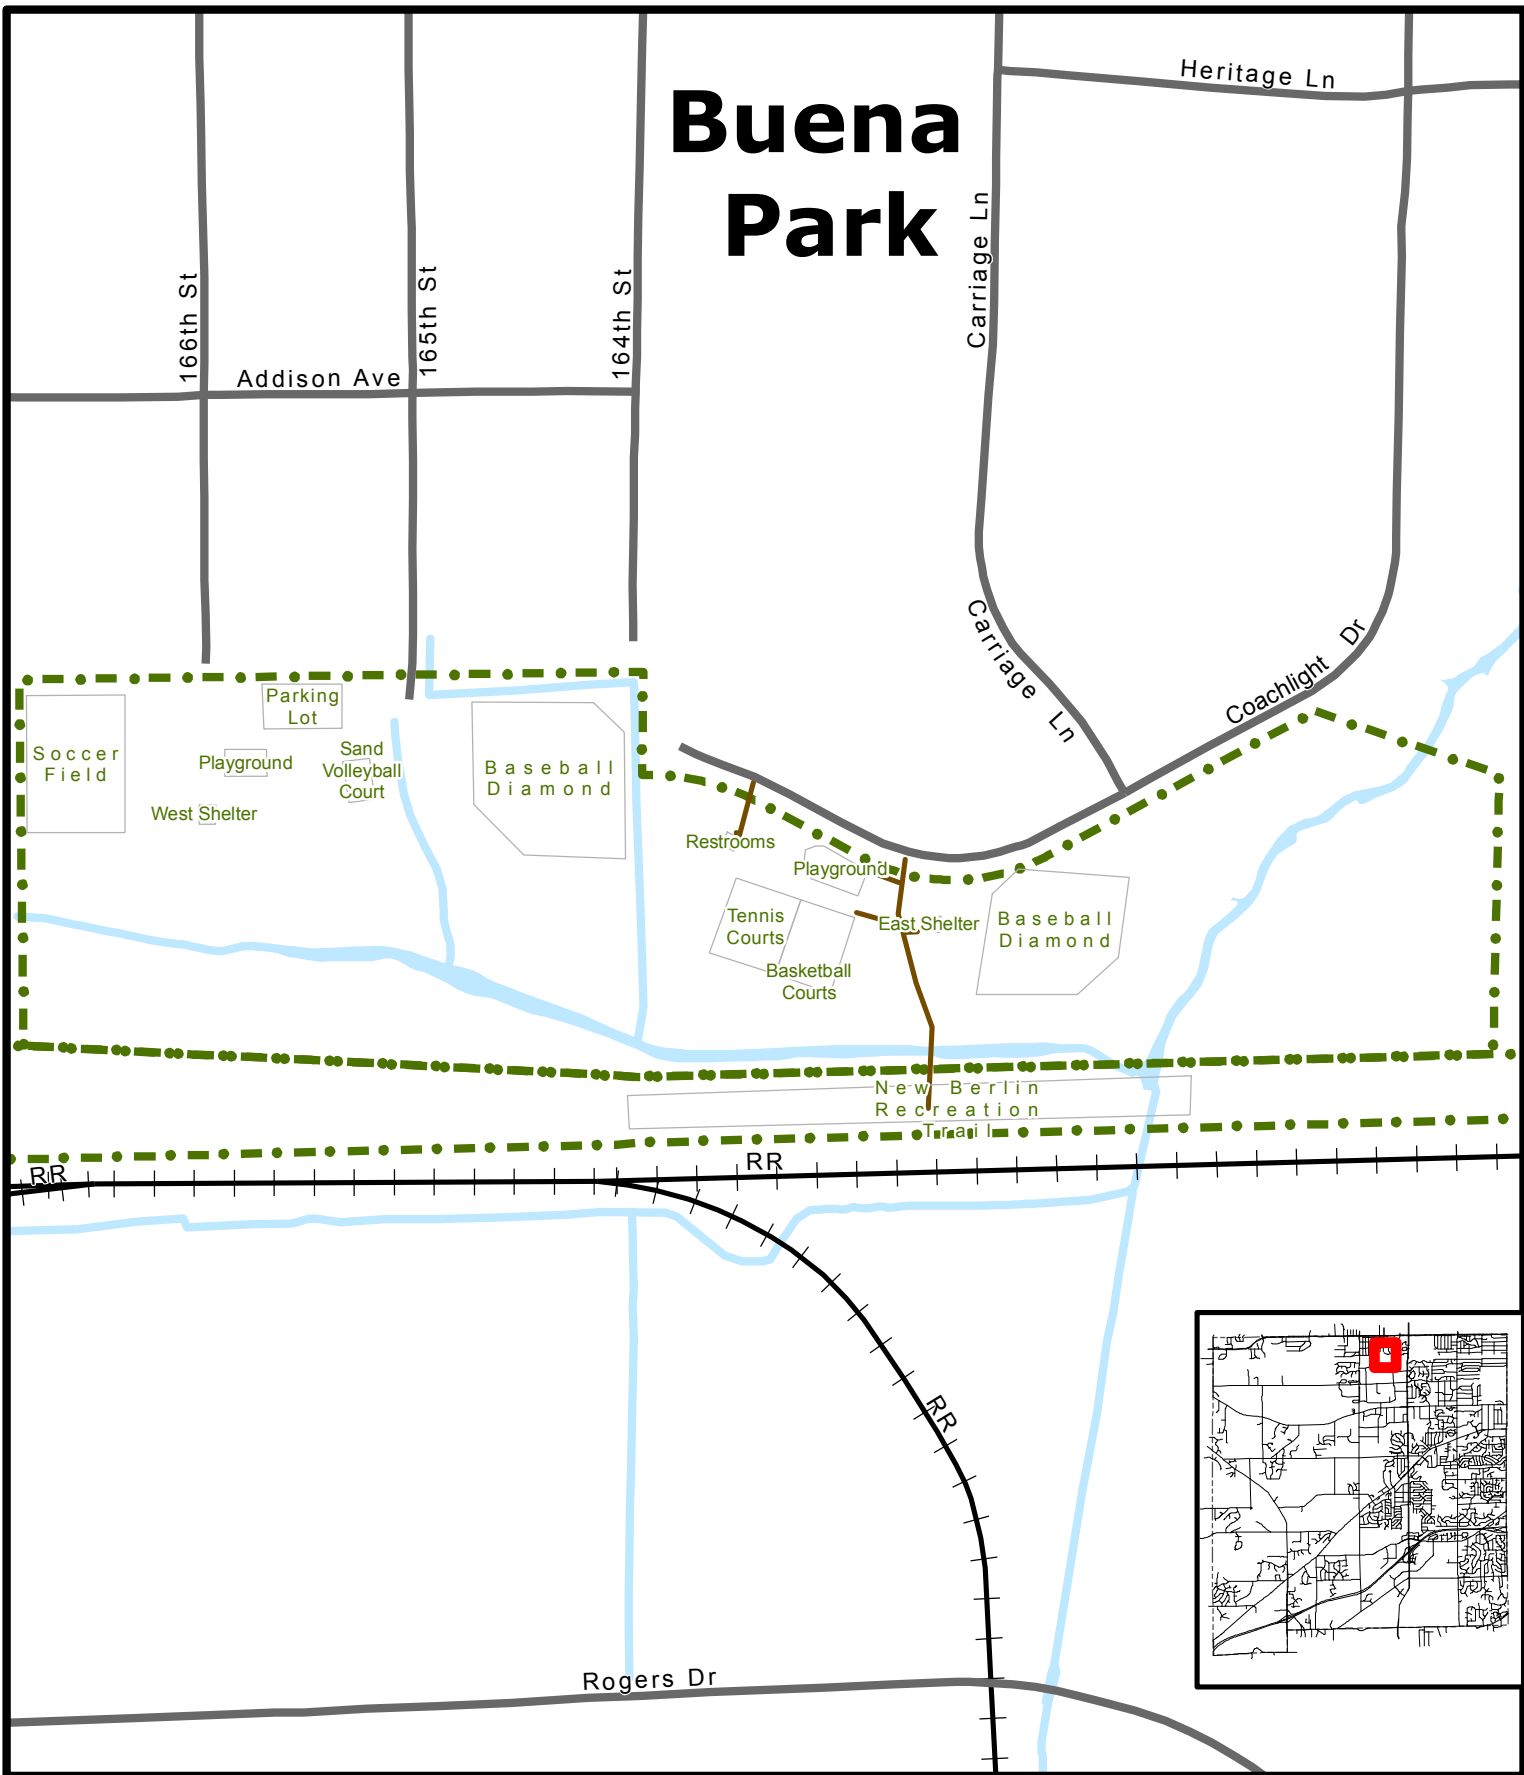

Buena Park

Legend

- Park
- Trails-- .12 Miles
- Amenities
- Water

The information and depictions herein have been produced using data available through photogrammetric means by the City of New Berlin. The informations and depictions herein are for informational purposes and the City of New Berlin specifically disclaims accuracy in this reproduction and specifically admonishes and advises that any and all depiction, measurements, distances depicted herein and as to which specific or precise accuracy is required should be determined by procurement of certified maps, surveys, plats, Flood Insurance Studies, or other official means.