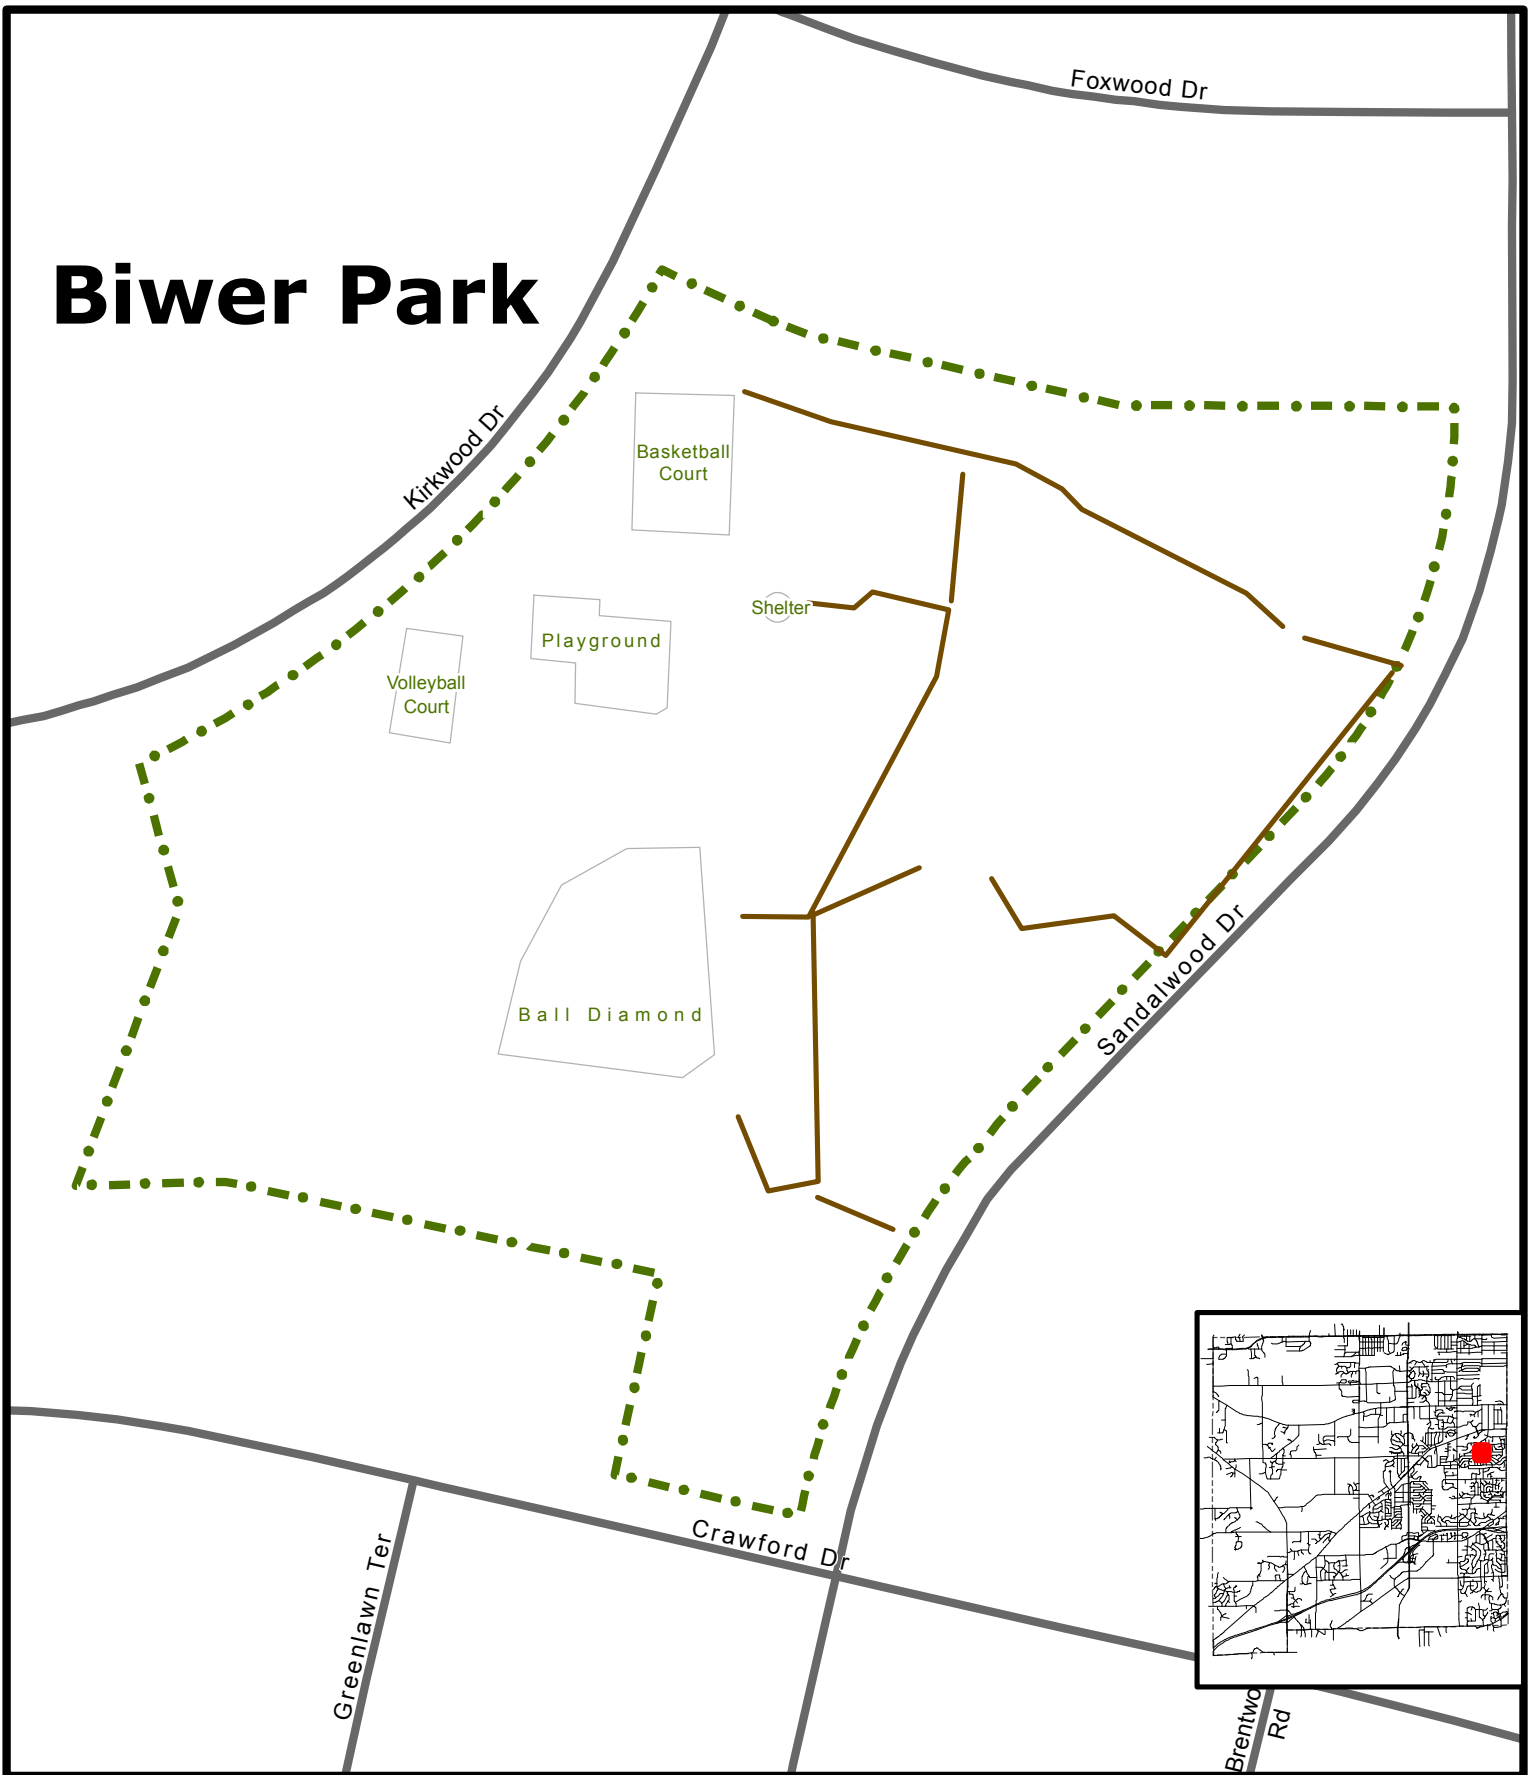

Biwer Park

- Legend**
-  Park
 -  Trails-- .12 Miles
 -  Amenities
 -  Water

The information and depictions herein have been produced using data available through photogrammetric means by the City of New Berlin. The informations and depictions herein are for informational purposes and the City of New Berlin specifically disclaims accuracy in this reproduction and specifically admonishes and advises that any and all depiction, measurements, distances depicted herein and as to which specific or precise accuracy is required should be determined by procurement of certified maps, surveys, plats, Flood Insurance Studies, or other official means.

\\george\GIS\Projects\Park and Rec\Park Maps\Amenities\Biwer_Amenities.mxd