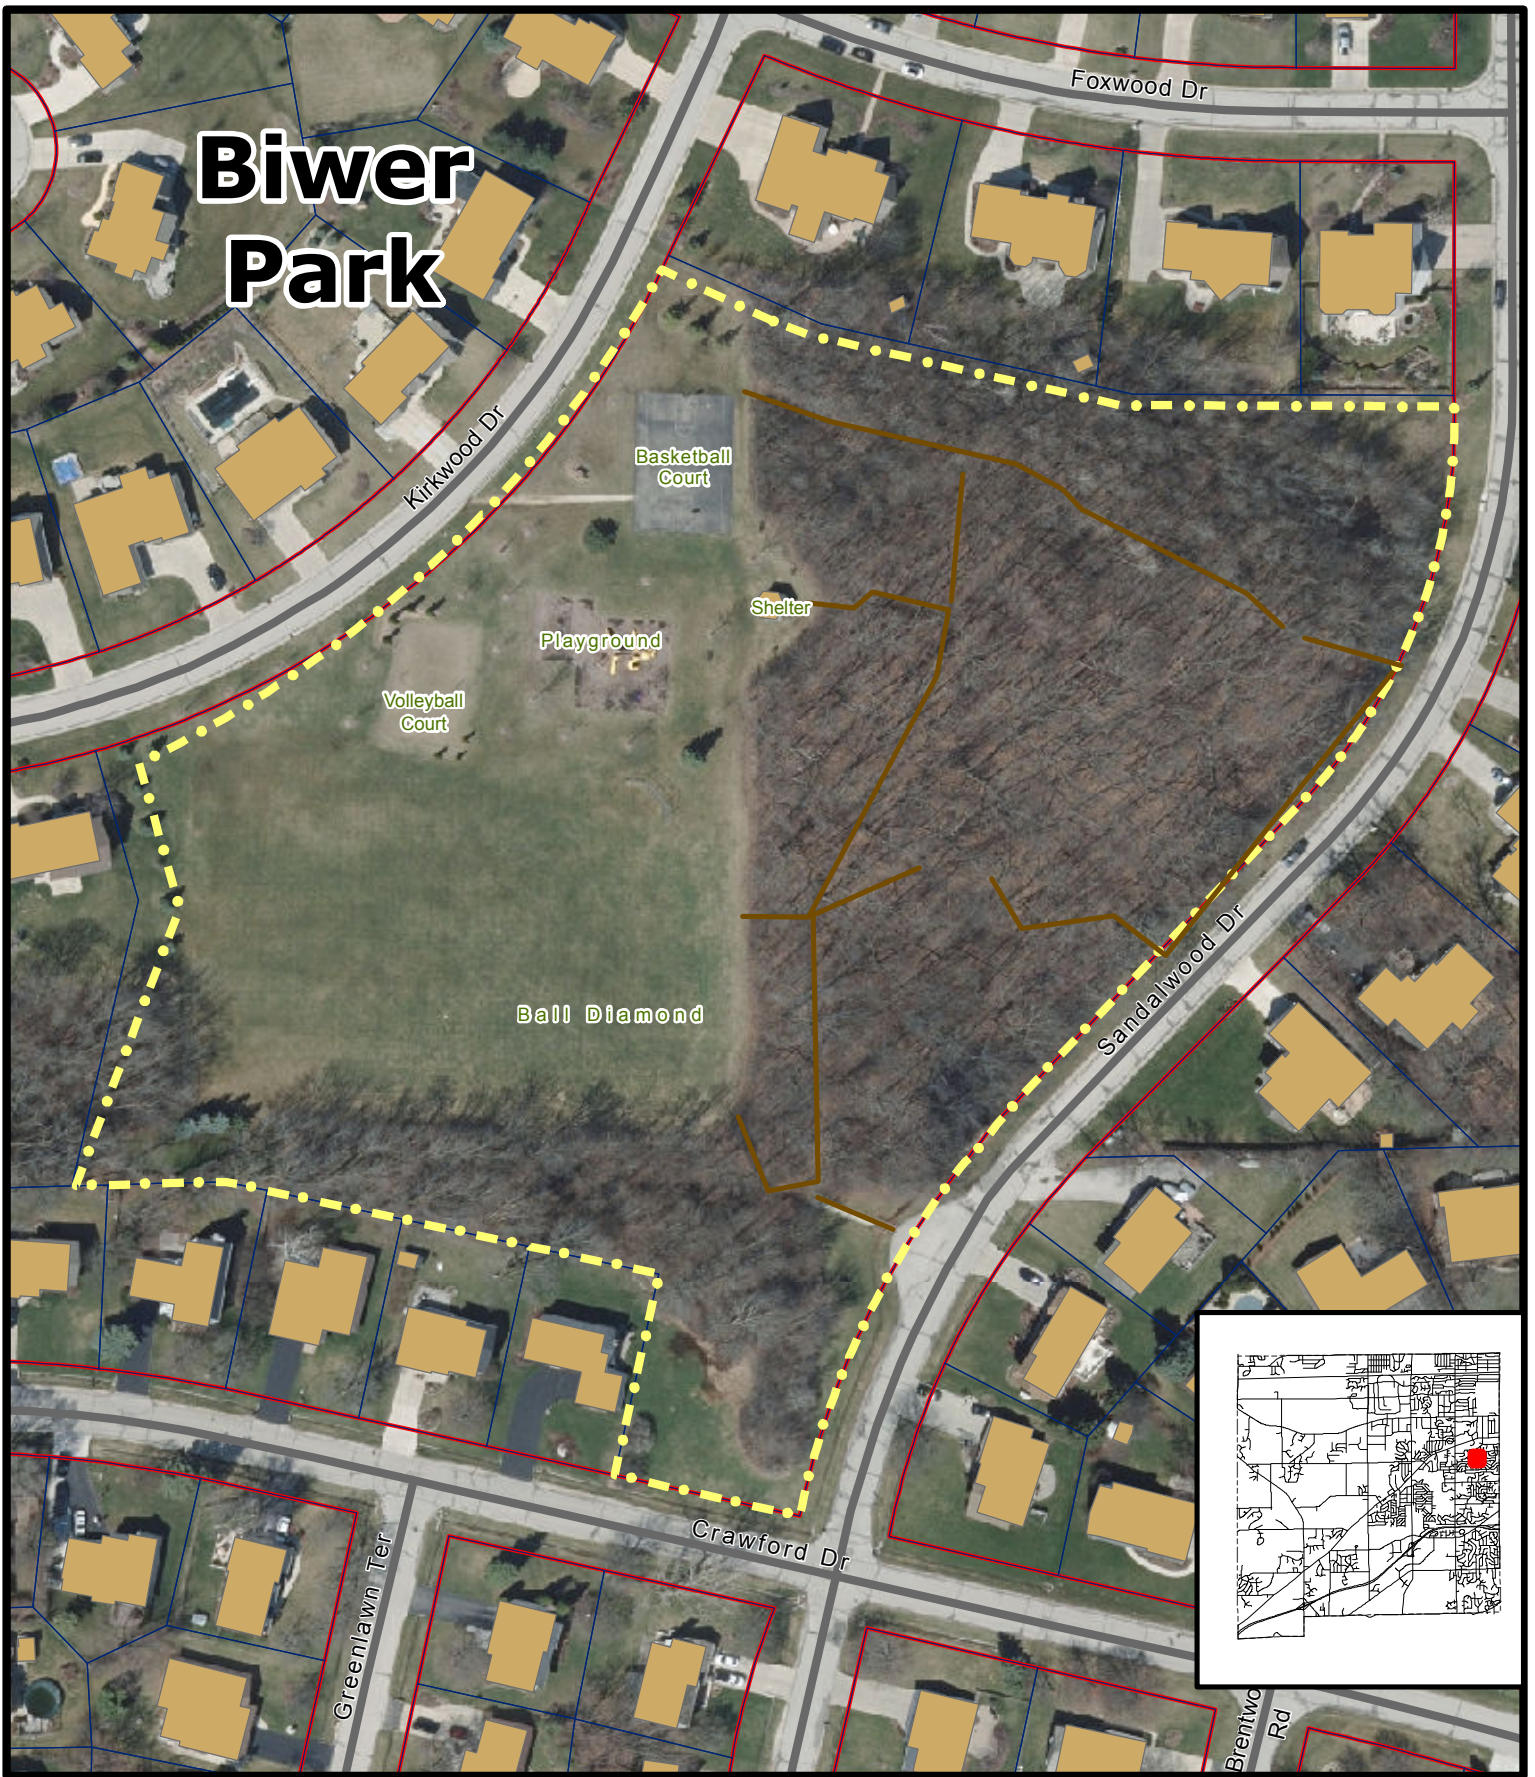

Biwer Park

Legend

Park

Water

Trails-- .30 Miles

The information and depictions herein have been produced using data available through photogrammetric means by the City of New Berlin. The information and depictions herein are for informational purposes and the City of New Berlin specifically disclaims accuracy in this reproduction and specifically admonishes and advises that any and all depiction, measurements, distances depicted herein and as to which specific or precise accuracy is required should be determined by procurement of certified maps, surveys, plats, Flood Insurance Studies, or other official means.